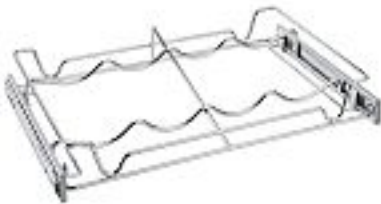

List Price: \$127.60

Your Price: \$102.08

RAS-5365-14-FOG

Rev-A-Shelf 13-5/8" (346mm) Width Door Mount Spice Rack (Orion Gray)

List Price: \$137.30

Your Price: \$109.84

RAS-565-10-52

Rev-A-Shelf 10-5/8" (270mm) Width Door Mount Spice Rack (White)

List Price: \$49.60

Your Price: \$32.83

RAS-565-14-52

Rev-A-Shelf 13-5/8" (346mm) Width Door Mount Spice Rack (White)

List Price: \$51.50

Your Price: \$34.08

RAS-565-8-52

Rev-A-Shelf 7-7/8" (200mm) Width Door Mount Spice Rack (White)

List Price: \$43.35

Your Price: \$28.70

RAS-5WSCR-18CR-1

Rev-A-Shelf 18" (457mm)W Deluxe Pull-Out Spice/Can Rack - (Chrome)

List Price: \$74.80

Your Price: \$47.73

RAS-5WSCR-24CR-1

Rev-A-Shelf 24" (610mm)W Deluxe Pull-Out Spice/Can Rack - (Chrome)