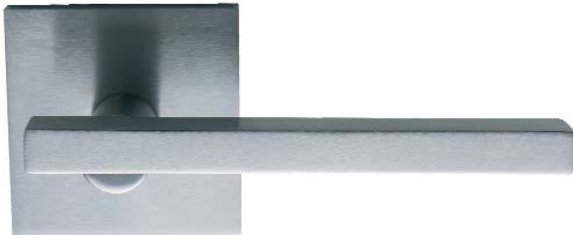

H 343 Serie JP Duemila

design John Pawson

Product Submittal

Custom finishes available
 Spring assist built in rosette
 Passage, privacy, dummy, multipoint, mortise hardware available
 Accommodates all standard and some custom backset dimensions
 A complete selection of other matching hardware may be available

Finishes

06B= Polished Chrome
 14= Polished Nickel
 15= Satin Nickel
 26= Polished Chrome
 26D= Satin Chrome

Functions

PGE= passage
 PCY= privacy
 DMY= dummy
 ML-F= mortise lock
 MULTI-POINT TRIM

Trim Options

RP= standard plain style rosette
 RQ= standard square style rosette
 EP= plain style long escutcheon plates
 ER= rectangular style long escutcheon plates

Sizes/Misure

Window handle/Maniglia per finestra

To order Valli&Valli products, informations should be specified in the same sequence as the example given:

1.Lever/Knob	2.Trim options	3.Function	4.Finish	5.Handing	6.Backset	7.Miscellaneous
HXXX	RP	ML XX	03	RH	2.1/2"	2.1/4" thick