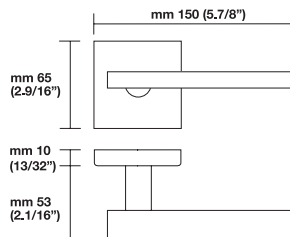

RP= standard plain style rosette
 RQ= standard square style rosette
 EP= plain style long escutcheon plates
 ER= rectangular style long escutcheon plates

Sizes/Misure

Window handle/Maniglia per finestra

To order Valli&Valli products, informations should be specified in the same sequence as the example given:

1.Lever/Knob	2.Trim options	3.Function	4.Finish	5.Handing	6.Backset	7.Miscellaneous
HXXX	RP	ML XX	03	RH	2.1/2"	2.1/4" thick

For small rosette, please specify RS/RSQ (45 mm rosette). RS pricing is the same as RP/RT pricing. Privacy RS also requires 105 RSP when ordering. RQ (2.9/16" rosette) for standard 2.1/8" cross bore. RSQ pricing is the same as RQ. Privacy RSQ also requires 105 RSQ when ordering. ET/EP = 03-26 Standard Finish, ER = 15-26-26D Standard Finish. Conversion from metric to US measurement are approximate.