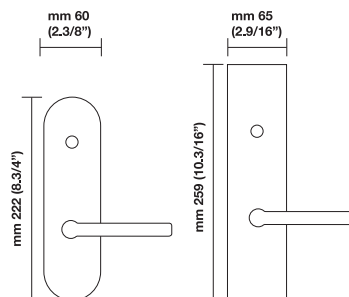

RP= standard plain style rosette
 RQ= standard square style rosette
 EP= plain style long escutcheon plates
 ER= rectangular style long escutcheon plates

Sizes/Misure

Window handle/Maniglia per finestra

H 343 F RS²

Movement 4 click positions

Escutcheon options/Opzioni

EP ER

Finish

06B	RP	RQ
14	RP	RQ
15	RP	RQ
26	RP	RQ
26D	RP	RQ

Finish

15	EP	ER
26	EP	ER
26D	EP	ER

To order Valli&Valli products, informations should be specified in the same sequence as the example given:

1.Lever/Knob	2.Trim options	3.Function	4.Finish	5.Handing	6.Backset	7.Miscellaneous
HXXX	RP	ML XX	03	RH	2.1/2"	2.1/4" thick

For small rosette, please specify RS/RSQ (45 mm rosette). RS pricing is the same as RP/RT pricing. Privacy RS also requires 105 RSP when ordering. RQ (2.9/16" rosette) for standard 2.1/8" cross bore. RSQ pricing is the same as RQ. Privacy RSQ also requires 105 RSQ when ordering. ET/EP = 03-26 Standard Finish, ER = 15-26-26D Standard Finish. Conversion from metric to US measurement are approximate.