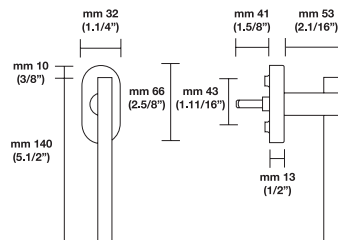

RP= standard plain style rosette
 RQ= standard square style rosette
 EP= plain style long escutcheon plates
 ER= rectangular style long escutcheon plates

Sizes/Misure

Window handle/Maniglia per finestra

H 343 F RS²

Movement 4 click positions

Escutcheon options/Opzioni

EP ER

Finish

06B	RP	RQ
14	RP	RQ
15	RP	RQ
26	RP	RQ
26D	RP	RQ

Finish

15	EP	ER
26	EP	ER
26D	EP	ER

To order Valli&Valli products, informations should be specified in the same sequence as the example given:

1.Lever/Knob	2.Trim options	3.Function	4.Finish	5.Handing	6.Backset	7.Miscellaneous
HXXX	RP	ML XX	03	RH	2.1/2"	2.1/4" thick

For small rosette, please specify RS/RSQ (45 mm rosette). RS pricing is the same as RP/RT pricing. Privacy RS also requires 105 RSP when ordering. RQ (2.9/16" rosette) for standard 2.1/8" cross bore. RSQ pricing is the same as RQ. Privacy RSQ also requires 105 RSQ when ordering. ET/EP = 03-26 Standard Finish, ER = 15-26-26D Standard Finish. Conversion from metric to US measurement are approximate.