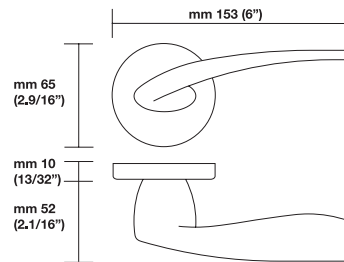

Finishes

03= Polished Brass
26D= Satin Chrome
03D/03= Satin Brass/Polished Brass

Functions

PGE= passage
PCY= privacy
DMY= dummy
ML-F= mortise lock
MULTI-POINT

Trim Options

RP= standard plain style rosette
EP= plain style long escutcheon plates
ER= rectangular style long escutcheon plates

Sizes/Misure

Window handle/Maniglia per finestra

H 1027 F RS¹

Movement 4 click positions

Escutcheon options/Opzioni

EP

ER

To order Valli&Valli products, informations should be specified in the same sequence as the example given:

1.Lever/Knob	2.Trim options	3.Function	4.Finish	5.Handing	6.Backset	7.Miscellaneous
HXXX	RP	ML XX	03	RH	2.1/2"	2.1/4" thick

For small rosette, please specify RS/RSQ (45 mm rosette). RS pricing is the same as RP/RT pricing. Privacy RS also requires 105 RSP when ordering.
RQ (2.9/16" rosette) for standard 2.1/8" cross bore. RSQ pricing is the same as RQ. Privacy RSQ also requires 105 RSQ when ordering.
ET/EP = 03-26 Standard Finish, ER = 15-26-26D Standard Finish.
Conversion from metric to US measurement are approximate.