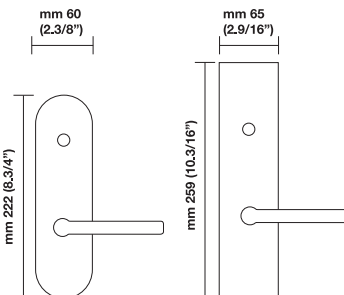

Finishes

03= Polished Brass
26D= Satin Chrome
03D/03= Satin Brass/Polished Brass

Functions

PGE= passage
PCY= privacy
DMY= dummy
ML-F= mortise lock
MULTI-POINT

Trim Options

RP= standard plain style rosette
EP= plain style long escutcheon plates
ER= rectangular style long escutcheon plates

Sizes/Misure

Window handle/Maniglia per finestra

H 1027 F RS¹

Movement 4 click positions

Escutcheon options/Opzioni

EP

ER

To order Valli&Valli products, informations should be specified in the same sequence as the example given:

1.Lever/Knob	2.Trim options	3.Function	4.Finish	5.Handing	6.Backset	7.Miscellaneous
HXXX	RP	ML XX	03	RH	2.1/2"	2.1/4" thick

For small rosette, please specify RS/RSQ (45 mm rosette). RS pricing is the same as RP/RT pricing. Privacy RS also requires 105 RSP when ordering.
RQ (2.9/16" rosette) for standard 2.1/8" cross bore. RSQ pricing is the same as RQ. Privacy RSQ also requires 105 RSQ when ordering.
ET/EP = 03-26 Standard Finish, ER = 15-26-26D Standard Finish.
Conversion from metric to US measurement are approximate.