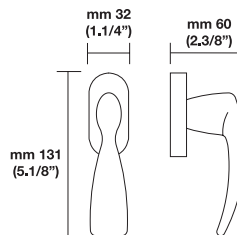

Finishes

03= Polished Brass
26D= Satin Chrome
03D/03= Satin Brass/Polished Brass

Functions

PGE= passage
PCY= privacy
DMY= dummy
ML-F= mortise lock
MULTI-POINT

Trim Options

RP= standard plain style rosette
EP= plain style long escutcheon plates
ER= rectangular style long escutcheon plates

Sizes/Misure

Window handle/Maniglia per finestra

H 1027 F RS¹

Movement 4 click positions

Escutcheon options/Opzioni

EP

ER

To order Valli&Valli products, informations should be specified in the same sequence as the example given:

1.Lever/Knob	2.Trim options	3.Function	4.Finish	5.Handing	6.Backset	7.Miscellaneous
HXXX	RP	ML XX	03	RH	2.1/2"	2.1/4" thick

For small rosette, please specify RS/RSQ (45 mm rosette). RS pricing is the same as RP/RT pricing. Privacy RS also requires 105 RSP when ordering.
RQ (2.9/16" rosette) for standard 2.1/8" cross bore. RSQ pricing is the same as RQ. Privacy RSQ also requires 105 RSQ when ordering.
ET/EP = 03-26 Standard Finish, ER = 15-26-26D Standard Finish.
Conversion from metric to US measurement are approximate.