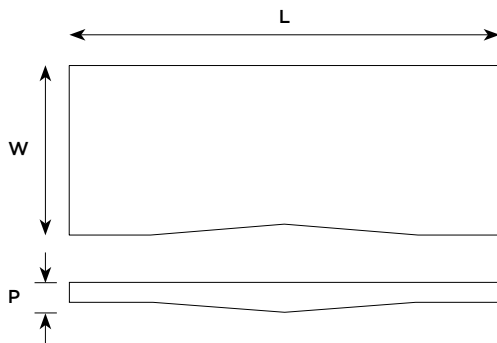

### DIMENSIONS

	H1194	H1195
<b>L</b>	50mm / 1 31/32"	170mm / 6 23/32"
<b>P</b>	22mm / 7/8"	28mm / 1 1/8"
<b>W</b>	50mm / 1 31/32"	50mm / 1 31/32"

	H1196
<b>L</b>	235mm / 9 9/32"
<b>P</b>	29mm / 1 5/32"
<b>W</b>	50mm / 1 31/32"

**L** Length overall  
**P** Projection (at highest point)  
**W** Width (at widest point)

Imperial measurements converted from metric to nearest 1/32nd"  
 Dimensional tolerance +/- 1.5mm