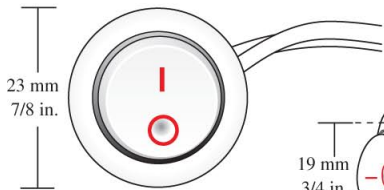

Round Switch - 12V

Description

Round Switch

1 m (39 in.) cord

Finish Color

White (WH)

Black (BL)

Part No.

RDSW-1M-WH

RDSW-1M-BL

2 m (79 in.) cord

White (WH)

Black (BL)

RDSW-2M-WH

RDSW-2M-BL

Hole Size Req'd

19 mm (3/4 in.)