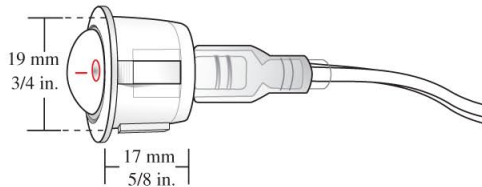

Round Switch - 12V

Description

Round Switch

1 m (39 in.) cord

Finish Color

White (WH)

Black (BL)

Part No.

RDSW-1M-WH

RDSW-1M-BL

2 m (79 in.) cord

White (WH)

Black (BL)

RDSW-2M-WH

RDSW-2M-BL

Hole Size Req'd

19 mm (3/4 in.)