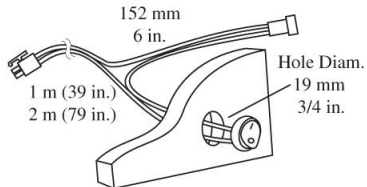

Round Switch - 12V

Description

Round Switch

1 m (39 in.) cord

Finish Color

White (WH)

Black (BL)

Part No.

RDSW-1M-WH

RDSW-1M-BL

2 m (79 in.) cord

White (WH)

Black (BL)

RDSW-2M-WH

RDSW-2M-BL

Hole Size Req'd

19 mm (3/4 in.)