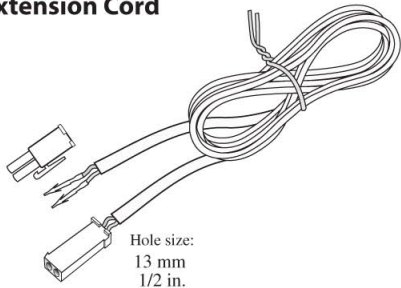

Extension Cord

Description	Length	Finish Color	Part No.	Hole Size if Needed
Extension Cord D	15 cm (6 in.)	Red/Black	LED-LINKD-15	13 mm (1/2 in.)
	25 cm (10 in.)		LED-LINKD-25	
	60 cm (24 in.)		LED-LINKD-60	
	120 cm (48 in.)		LED-LINKD-120	
	180 cm (72 in.)		LED-LINKD-180	