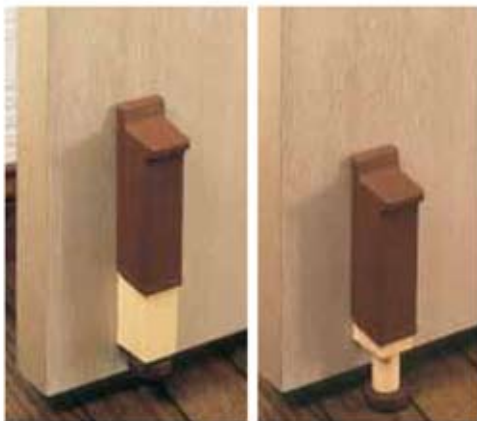

STEP-ON DOOR HOLDER

SODH

- Holds door in any position.
- Easy to operate. Simply step on the top to hold or release the door.
- Easy installation, mount the bracket and slide-in the body.

Item No.	Weight (g)	Box (pc)	Carton (pcs)
SODH	215	10	50

No.	Part Name	Material	Color
①	Body	Plastic	Brown, Ivory
②	Bottom	Rubber	Brown