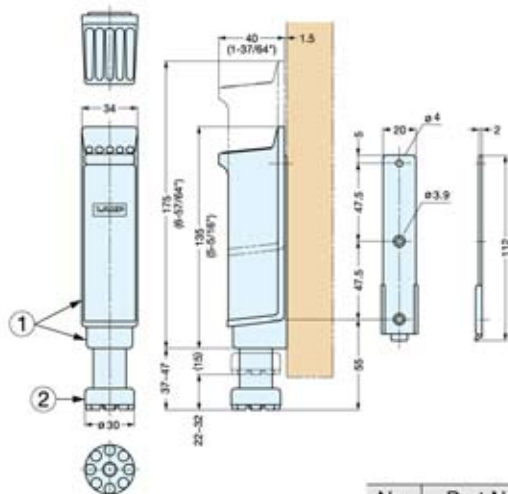

STEP-ON DOOR HOLDER

SODH

- Holds door in any position.
- Easy to operate. Simply step on the top to hold or release the door.
- Easy installation, mount the bracket and slide-in the body.

Item No.	Weight (g)	Box (pc)	Carton (pcs)
SODH	215	10	50

No.	Part Name	Material	Color
①	Body	Plastic	Brown, Ivory
②	Bottom	Rubber	Brown