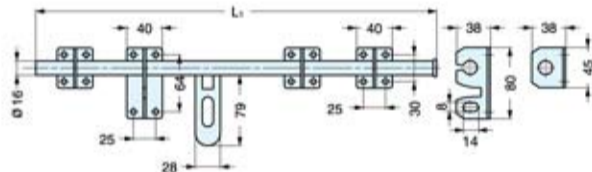

# LONG SLIDE BOLT

## S-550

- Long slide bolt with hole for pad lock. (Pad lock not supplied.)

Item No.	L <sub>1</sub>	Weight (g)	Box (pcs)	Carton (pcs)
S-550-300	300 ( 11-13/16" )	905	2	40
S-550-450	450 ( 17-23/32" )	1105		30
S-550-600	600 ( 23-5/8" )	1360		20