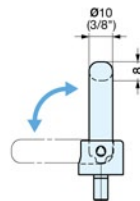

FOLDING HANDLE

HK

- 90-degree folding handle.
- Handle clicks into open and closed position.

Item No.	C	L	Load Capacity (kg)	Weight (g)	Box (pcs)	Carton (pcs)
HK- 80	80 (3-5/32")	88	50 (110 lbs)	125	10	100
HK-100	100 (3-15/16")	108		136		
HK-120	120 (4-23/32")	128		146		