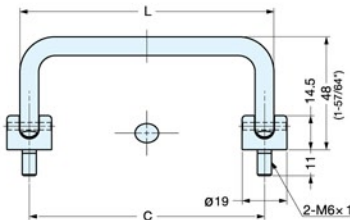

FOLDING HANDLE

HK

- 90-degree folding handle.
- Handle clicks into open and closed position.

Item No.	C	L	Load Capacity (kg)	Weight (g)	Box (pcs)	Carton (pcs)
HK- 80	80 (3-5/32")	88	50 (110 lbs)	125	10	100
HK-100	100 (3-15/16")	108		136		
HK-120	120 (4-23/32")	128		146		