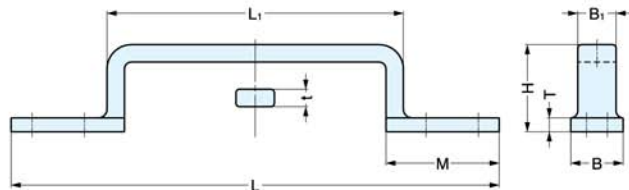

LARGE TRANSOM HANDLE

FT-S280, S370

Material	Finish
316 Stainless Steel	Mirror

Item No.	L	L1	B	B1	H	T	t	M	C	C1	C2	Weight (g)	Box (pcs)	Carton (pcs)
FT-S280	280 (11-1/32")	170	30	22	50 (1-31/32")	8	10	65	196 (7-23/32")	30	12	612	1	20
FT-S370	370 (14-9/16")	250	36	26	62 (2-7/16")	10	12	72	277 (10-29/32")	35	18	1154		10