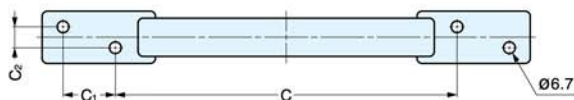

LARGE TRANSOM HANDLE

FT-S280, S370

Material	Finish
316 Stainless Steel	Mirror

Item No.	L	L1	B	B1	H	T	t	M	C	C1	C2	Weight (g)	Box (pcs)	Carton (pcs)
FT-S280	280 (11-1/32")	170	30	22	50 (1-31/32")	8	10	65	196 (7-23/32")	30	12	612	1	20
FT-S370	370 (14-9/16")	250	36	26	62 (2-7/16")	10	12	72	277 (10-29/32")	35	18	1154		10