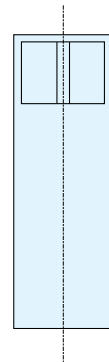

# SLIDING DOOR HANDLE

DSI-4251

DSI-3250

# SLIDING DOOR HANDLE

# DSI-4251

- Contemporary handle design that can be accessed from door front, back, or edge.
- Requires adhesive for installation (such as 2-part epoxy, not supplied.)

Item No.	A	Weight (g)	Box (pcs)	Carton (pcs)
DSI-4251-35	35 ( 1-3/8" )	490 (1.08 lbs)	1	10
DSI-4251-38	38 ( 1-1/2" )	515 (1.14 lbs)		
DSI-4251-40	40 ( 1-9/16" )	530 (1.17 lbs)		
DSI-4251-43	43 ( 1-11/16" )	550 (1.21 lbs)		
DSI-4251-45	44.5 ( 1-3/4" )	570 (1.26 lbs)		
DSI-4251-50	50 ( 1-31/32" )	590 (1.30 lbs)		