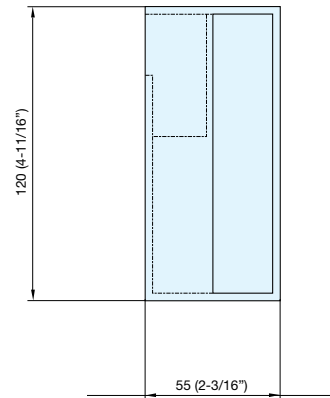

# DSI-4251

- Contemporary handle design that can be accessed from door front, back, or edge.
- Requires adhesive for installation (such as 2-part epoxy, not supplied.)

Item No.	A	Weight (g)	Box (pcs)	Carton (pcs)
DSI-4251-35	35 ( 1-3/8" )	490 (1.08 lbs)	1	10
DSI-4251-38	38 ( 1-1/2" )	515 (1.14 lbs)		
DSI-4251-40	40 ( 1-9/16" )	530 (1.17 lbs)		
DSI-4251-43	43 ( 1-11/16" )	550 (1.21 lbs)		
DSI-4251-45	44.5 ( 1-3/4" )	570 (1.26 lbs)		
DSI-4251-50	50 ( 1-31/32" )	590 (1.30 lbs)		