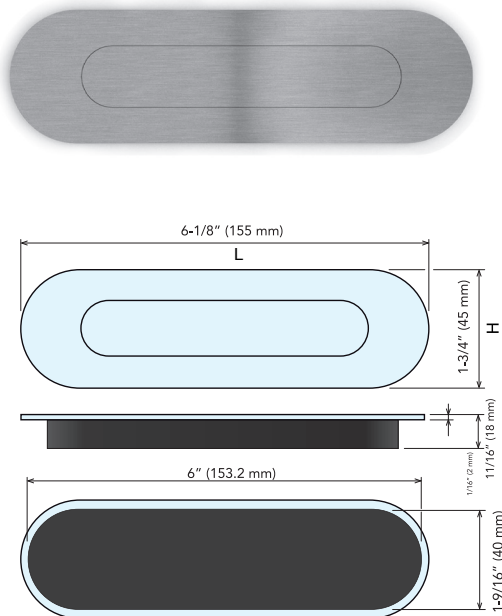

RECESSED PULL

**STAINLESS
304
STEEL**
DSI-4503

- Modern, unobtrusive design.
- 1/16" (2mm) projection, ideal for furniture or pocket doors.

Item No.	L	H	D	Weight (g)	Box (pcs)	Carton (pcs)
DSI-4503-155	6-1/8" (155)	1-3/4" (45)	11/16" (18)	173	10	40

Part Name	Material	Finish
Faceplate, Ring	304 Stainless Steel	Satin
Cup	Plastic	Black
Spring	Steel	-

RECESSED PULL

**STAINLESS
304
STEEL**
DSI-4504

- Modern, unobtrusive design.
- 1/16" (2mm) projection, ideal for furniture or pocket doors.

Item No.	L	H	D	Weight (g)	Box (pcs)	Carton (pcs)
DSI-4504-155	6-1/8" (155)	1-3/4" (45)	11/16" (18)	170	10	40

Part Name	Material	Finish
Faceplate, Ring	304 Stainless Steel	Satin
Cup	Plastic	Black
Spring	Steel	-