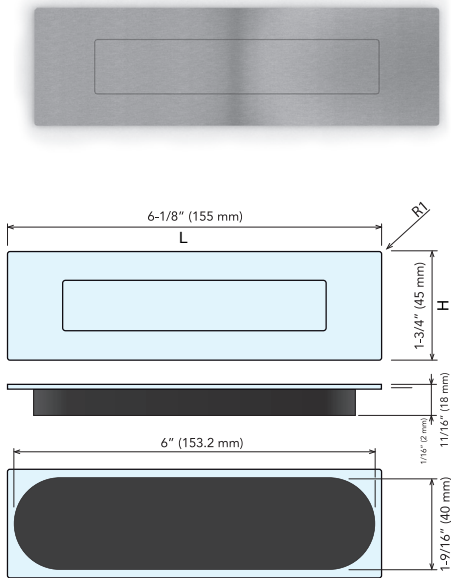

RECESSED PULL

**STAINLESS
304
STEEL**
DSI-4503

- Modern, unobtrusive design.
- 1/16" (2mm) projection, ideal for furniture or pocket doors.

Item No.	L	H	D	Weight (g)	Box (pcs)	Carton (pcs)
DSI-4503-155	6-1/8" (155)	1-3/4" (45)	11/16" (18)	173	10	40

Part Name	Material	Finish
Faceplate, Ring	304 Stainless Steel	Satin
Cup	Plastic	Black
Spring	Steel	-

RECESSED PULL

**STAINLESS
304
STEEL**
DSI-4504

- Modern, unobtrusive design.
- 1/16" (2mm) projection, ideal for furniture or pocket doors.

Item No.	L	H	D	Weight (g)	Box (pcs)	Carton (pcs)
DSI-4504-155	6-1/8" (155)	1-3/4" (45)	11/16" (18)	170	10	40

Part Name	Material	Finish
Faceplate, Ring	304 Stainless Steel	Satin
Cup	Plastic	Black
Spring	Steel	-