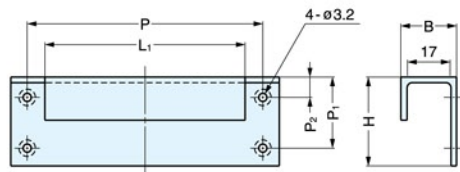

PULL

CN

Installation

Item No	L	L ₁	H	P	P ₁	P ₂	B	Box (pcs)	Carton (pcs)
CN-A362	106	76	36	93	28	8	22	28	280
CN-A360	137	107	36	123	28	8	22	16	64

Material	Finish
Brass	Satin Nickel