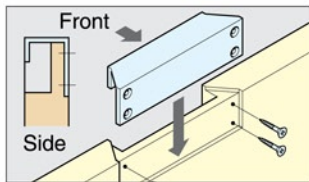

PULL

CN

Installation

Item No	L	L ₁	H	P	P ₁	P ₂	B	Box (pcs)	Carton (pcs)
CN-A362	106	76	36	93	28	8	22	28	280
CN-A360	137	107	36	123	28	8	22	16	64

Material	Finish
Brass	Satin Nickel