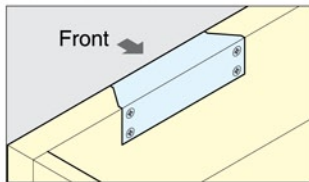

PULL

CN

Installation

Item No	L	L ₁	H	P	P ₁	P ₂	B	Box (pcs)	Carton (pcs)
CN-A362	106	76	36	93	28	8	22	28	280
CN-A360	137	107	36	123	28	8	22	16	64

Material	Finish
Brass	Satin Nickel