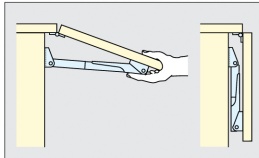

# FOLDING BRACKET

388

- Automatically locks when flap is in opened position.
- Press lever to release the lock.
- For panel thickness 15~35 mm (19/32"~1-3/8")
- Required Quantity:
  - Width up to 600 mm (23-5/8")...1 pc
  - Width 600~1300 mm (23-5/8"~51-3/16")...2 pcs

Installation example except for 38820-25

Installation

Material	Finish
Aluminum	Anodized

Item No.	A	B	C	D	E	Load Capacity (kg)/pc	Weight (g)	Box (pcs)	Carton (pcs)
38820-25	25~30	161	14	114	180	35 ( 77 lbs )	149	5	50
38830-25	25~39	252	45	168	275.9	55 (121 lbs )	187		30
38845-25	25~50	402	87	258.5	430.8	60 (132 lbs )	266		
38860-25	25~40	549	137	368.5	585.8	80 (176 lbs )	342		