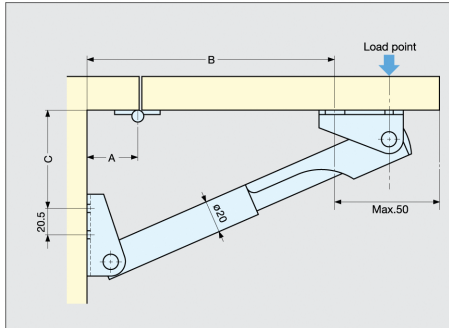

# FOLDING BRACKET

388

- Automatically locks when flap is in opened position.
- Press lever to release the lock.
- For panel thickness 15~35 mm (19/32"~1-3/8")
- Required Quantity:
  - Width up to 600 mm (23-5/8")...1 pc
  - Width 600~1300 mm (23-5/8"~51-3/16")...2 pcs

Installation example except for 38820-25

Installation

Material	Finish
Aluminum	Anodized

Item No.	A	B	C	D	E	Load Capacity (kg)/pc	Weight (g)	Box (pcs)	Carton (pcs)
38820-25	25~30	161	14	114	180	35 ( 77 lbs )	149	5	50
38830-25	25~39	252	45	168	275.9	55 (121 lbs )	187		30
38845-25	25~50	402	87	258.5	430.8	60 (132 lbs )	266		
38860-25	25~40	549	137	368.5	585.8	80 (176 lbs )	342		