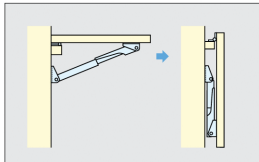

# FOLDING BRACKET

388

- Automatically locks when flap is in opened position.
- Press lever to release the lock.
- For panel thickness 15~35 mm (19/32"~1-3/8")
- Required Quantity:
  - Width up to 600 mm (23-5/8")...1 pc
  - Width 600~1300 mm (23-5/8"~51-3/16")...2 pcs

Installation example except for 38820-25

Installation

Material	Finish
Aluminum	Anodized

Item No.	A	B	C	D	E	Load Capacity (kg)/pc	Weight (g)	Box (pcs)	Carton (pcs)
38820-25	25~30	161	14	114	180	35 ( 77 lbs )	149	5	50
38830-25	25~39	252	45	168	275.9	55 (121 lbs )	187		30
38845-25	25~50	402	87	258.5	430.8	60 (132 lbs )	266		
38860-25	25~40	549	137	368.5	585.8	80 (176 lbs )	342		