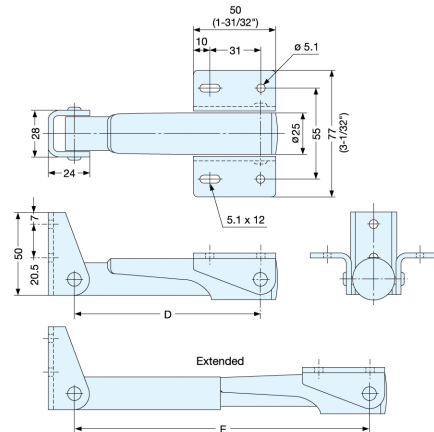

# FOLDING BRACKET

388

- Automatically locks when flap is in opened position.
- Press lever to release the lock.
- For panel thickness 15~35 mm (19/32"~1-3/8")
- Required Quantity:
  - Width up to 600 mm (23-5/8")...1 pc
  - Width 600~1300 mm (23-5/8"~51-3/16")...2 pcs

Installation example except for 38820-25

Installation

Material	Finish
Aluminum	Anodized

Item No.	A	B	C	D	E	Load Capacity (kg)/pc	Weight (g)	Box (pcs)	Carton (pcs)
38820-25	25~30	161	14	114	180	35 ( 77 lbs )	149	5	50
38830-25	25~39	252	45	168	275.9	55 (121 lbs )	187		30
38845-25	25~50	402	87	258.5	430.8	60 (132 lbs )	266		
38860-25	25~40	549	137	368.5	585.8	80 (176 lbs )	342		