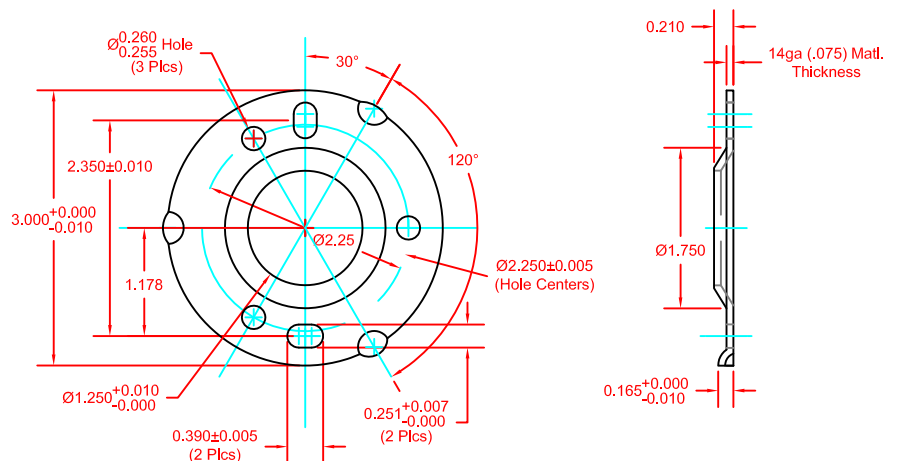

# SEACHROME

Seachrome Corporation  
1906 East Dominguez Street  
Long Beach, California 90810  
Phone: (800) 955-2476  
Fax: (800) 444-3380

Description:

IGSS-180-QCR  
18" Straight Grab Bar  
(Satin Stainless Finish)

Customer:

Customer Part #

02-08-2016

QCR -14ga. Mounting Flange  
w/ 1-1/4" Hole, 5 Hole Flange.

This drawing and the information contained herein is proprietary to Seachrome Corp. and shall not be reproduced, copied or disclosed in whole, or part, or used for manufacturing or for any other purpose without the written permission of Seachrome Corporation.