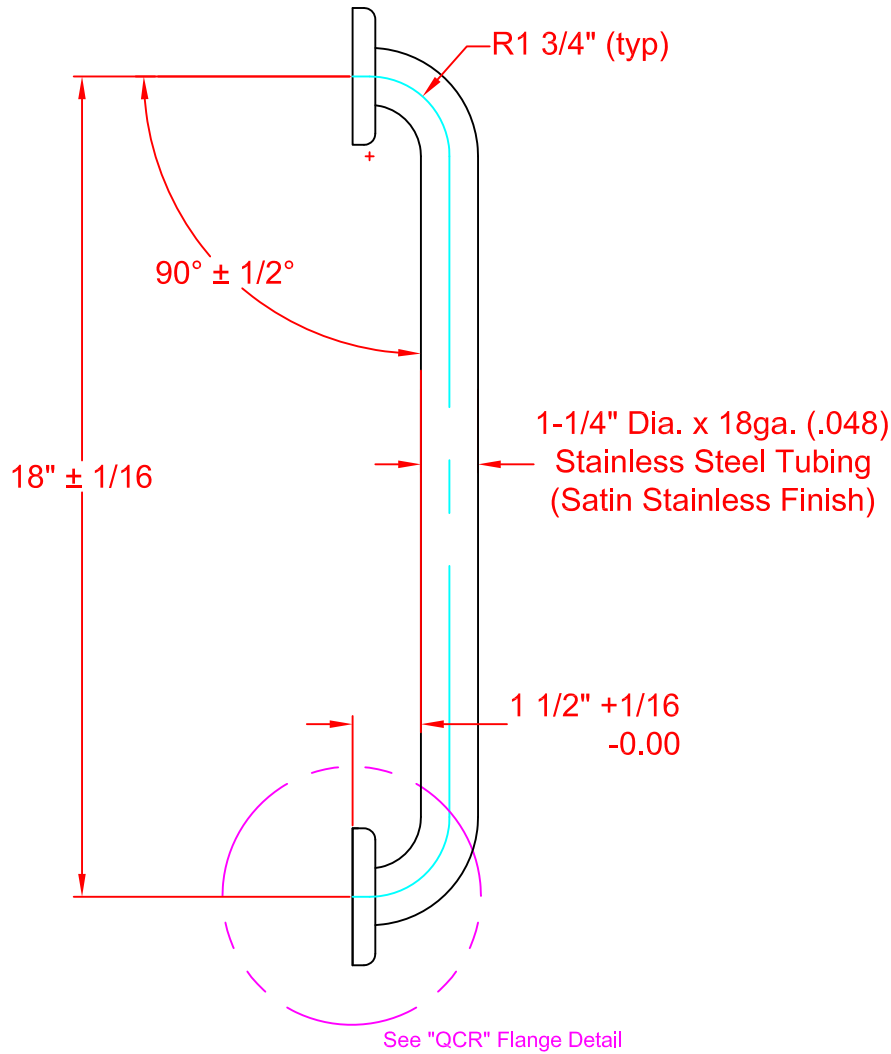

# SEACHROME

Seachrome Corporation  
1906 East Dominguez Street  
Long Beach, California 90810  
Phone: (800) 955-2476  
Fax: (800) 444-3380

Description:

IGSS-180-QCR  
18" Straight Grab Bar  
(Satin Stainless Finish)

Customer:

Customer Part #

02-08-2016

QCR -14ga. Mounting Flange  
w/ 1-1/4" Hole, 5 Hole Flange.

This drawing and the information contained herein is proprietary to Seachrome Corp. and shall not be reproduced, copied or disclosed in whole, or part, or used for manufacturing or for any other purpose without the written permission of Seachrome Corporation.