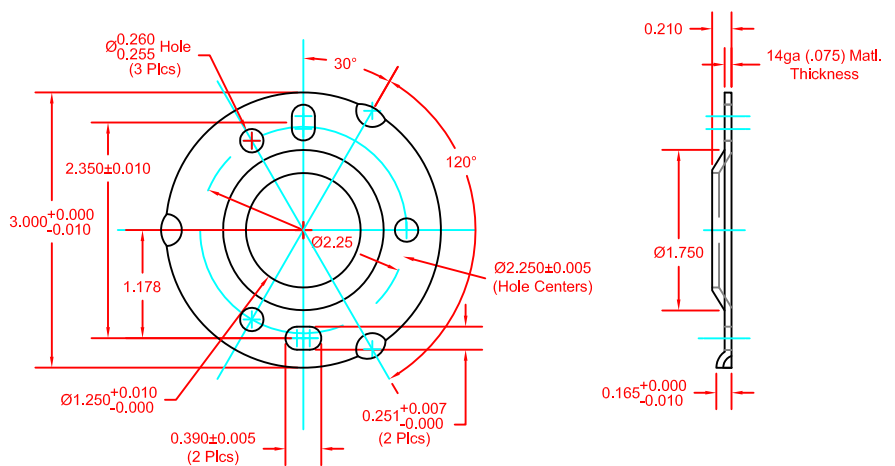

# SEACHROME

Seachrome Corporation  
1906 East Dominguez Street  
Long Beach, California 90810  
Phone: (800) 955-2476  
Fax: (800) 444-3380

Description:

IGSS-160-QCR  
16" Straight Grab Bar  
(Satin Stainless Finish)

Customer:

Customer Part #

02-08-2016

QCR -14ga. Mounting Flange  
w/ 1-1/4" Hole, 5 Hole Flange.

This drawing and the information contained herein is proprietary to Seachrome Corp. and shall not be reproduced, copied or disclosed in whole, or part, or used for manufacturing or for any other purpose without the written permission of Seachrome Corporation.