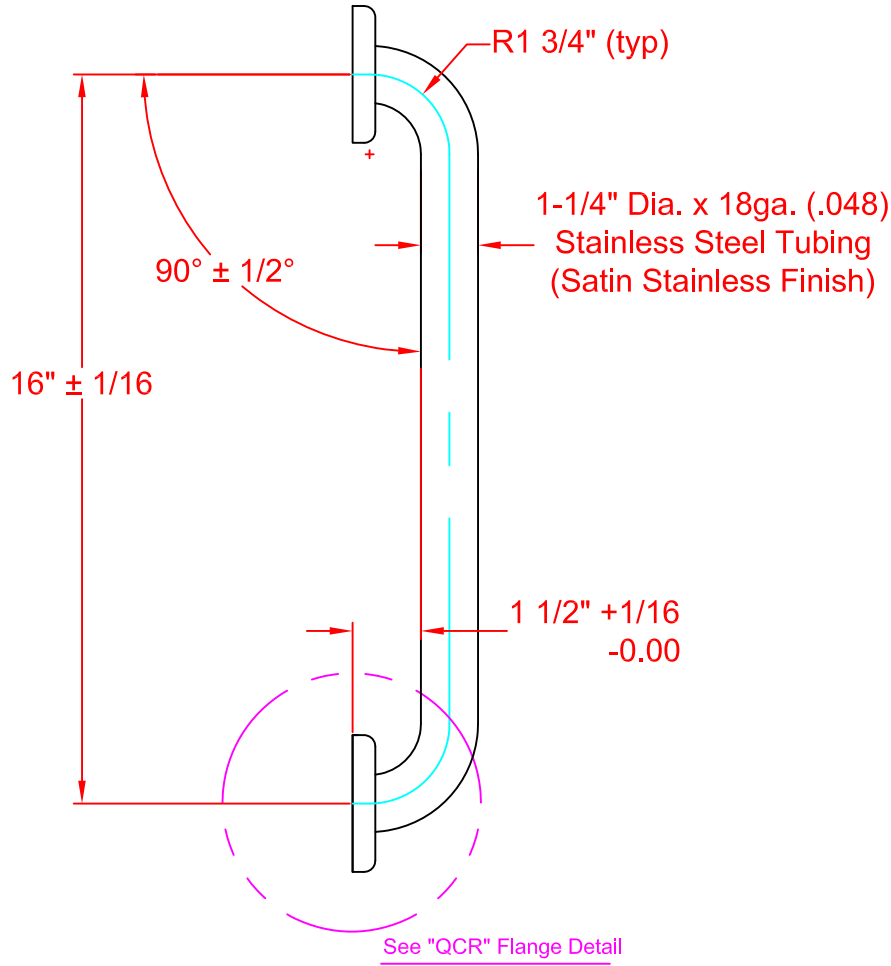

# SEACHROME

Seachrome Corporation  
1906 East Dominguez Street  
Long Beach, California 90810  
Phone: (800) 955-2476  
Fax: (800) 444-3380

Description:

IGSS-160-QCR  
16" Straight Grab Bar  
(Satin Stainless Finish)

Customer:

Customer Part #

02-08-2016

QCR -14ga. Mounting Flange  
w/ 1-1/4" Hole, 5 Hole Flange.

This drawing and the information contained herein is proprietary to Seachrome Corp. and shall not be reproduced, copied or disclosed in whole, or part, or used for manufacturing or for any other purpose without the written permission of Seachrome Corporation.