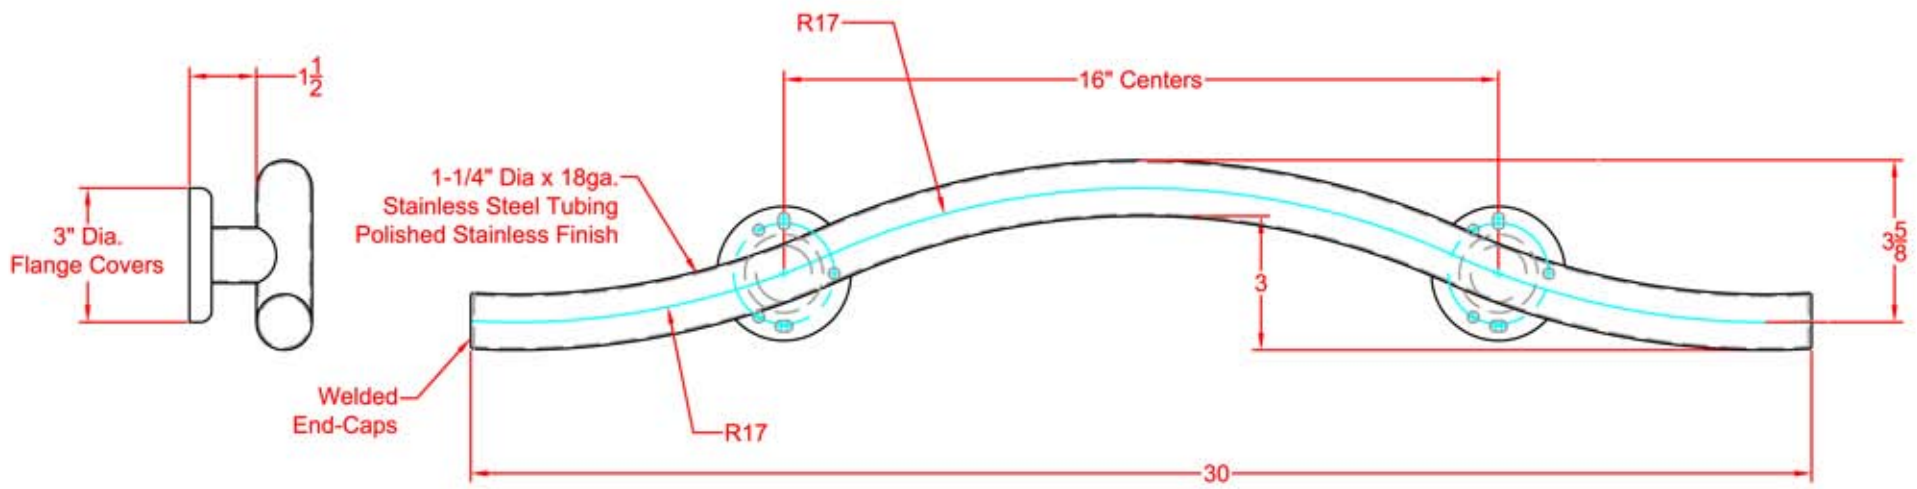

SEACHROME
 SEACHROME CORPORATION
 344 West 157th Street
 Gardena, California 90248
 Phone: (800) 955-2476
 Fax: (800) 444-3380

Description: **GW-3130-QCR-PS**
30" Maverick Bar
1-1/4" x 18ga S.S. Tubing
(Polished Stainless Finish)

Customer:
 Customer Part #
 12-08-2011

IQCR5-B-Flange
 Detail