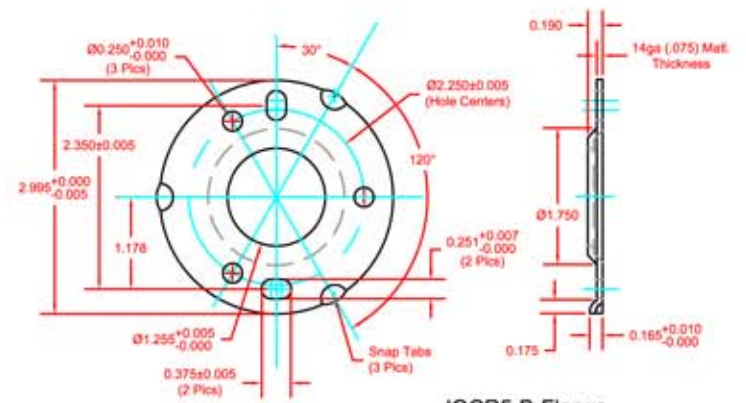

SEACHROME
SEACHROME CORPORATION
344 West 157th Street
Gardena, California 90248
Phone: (800) 955-2476
Fax: (800) 444-3380

Description: **GW-3130-QCR-PS**
30" Maverick Bar
1-1/4" x 18ga S.S. Tubing
(Polished Stainless Finish)

Customer:
Customer Part #
12-08-2011

IQCR5-B-Flange
Detail