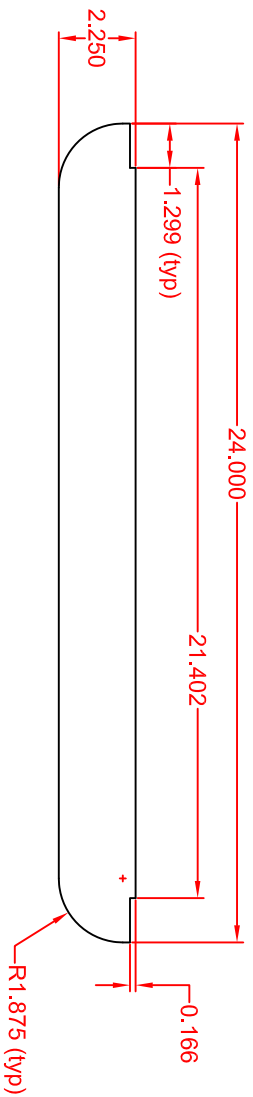

## Description:

**GSSI-240-HEO**  
**24" Institutional Grab Bar with Security Plate**  
 (Mounting Flanges without Holes or Studs)  
 (Satin Stainless Finish)

## Customer:

Customer Part #

03-06-2017

This drawing and the information contained herein is proprietary to Seachrome Corp. and shall not be reproduced, copied or disclosed in whole, or part, or used for manufacturing or for any other purpose without the written permission of Seachrome Corporation.

Exposed Mounting Flange (HEO)  
 No Studs or Mounting Holes

**GSSI-240-HEW-BSP**

This drawing and the information contained herein is proprietary to Seachrome Corp. and shall not be reproduced, copied or disclosed in whole, or part, or used for manufacturing or for any other purpose without the written permission of Seachrome Corporation.