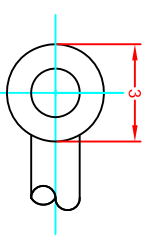

SEACHROME

Seachrome Corporation
1906 East Dominguez Street
Long Beach, California 90810
Phone: (800) 955-2476
Fax: (800) 444-3380

Description:

GSSI-240-HEO
24" Institutional Grab Bar with Security Plate
(Mounting Flanges without Holes or Studs)
(Satin Stainless Finish)

Customer:

Customer Part #

03-06-2017

This drawing and the information contained herein is proprietary to Seachrome Corp. and shall not be reproduced, copied or disclosed in whole, or part, or used for manufacturing or for any other purpose without the written permission of Seachrome Corporation.

Exposed Mounting Flange (HEO)
No Studs or Mounting Holes