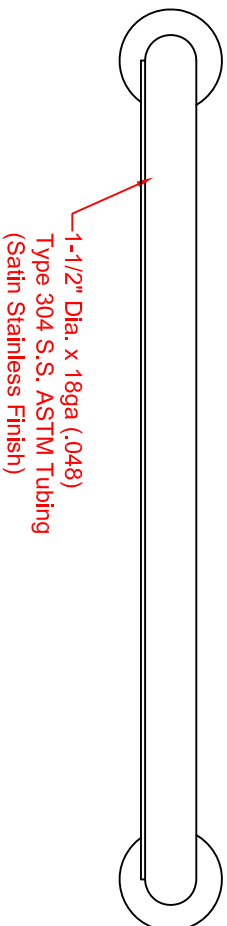

## Description:

**GSSI-240-HEO**  
**24" Institutional Grab Bar with Security Plate**  
 (Mounting Flanges without Holes or Studs)  
 (Satin Stainless Finish)

Exposed Mounting Flange (HEO)  
 No Studs or Mounting Holes

**GSSI-240-HEW-BSP**

This drawing and the information contained herein is proprietary to Seachrome Corp. and shall not be reproduced, copied or disclosed in whole, or part, or used for manufacturing or for any other purpose without the written permission of Seachrome Corporation.