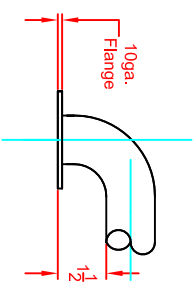

SEACHROME

Seachrome Corporation
1906 East Dominguez Street
Long Beach, California 90810
Phone: (800) 955-2476
Fax: (800) 444-3380

Description:

GSSI-240-HEO
24" Institutional Grab Bar with Security Plate
(Mounting Flanges without Holes or Studs)
(Satin Stainless Finish)

Customer:

Customer Part #

03-06-2017

This drawing and the information contained herein is proprietary to Seachrome Corp. and shall not be reproduced, copied or disclosed in whole, or part, or used for manufacturing or for any other purpose without the written permission of Seachrome Corporation.

Exposed Mounting Flange (HEO)
No Studs or Mounting Holes