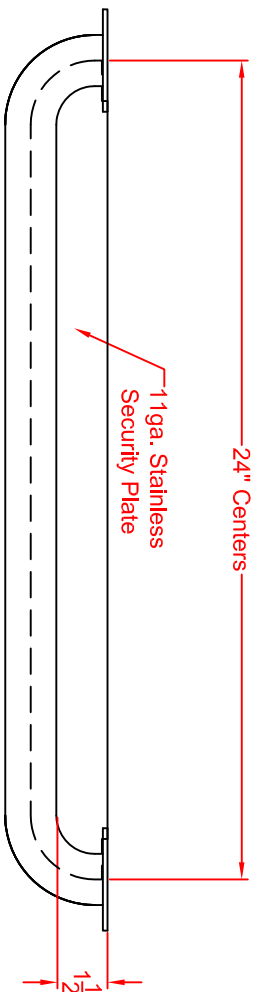

## Description:

**GSSI-240-HEO**  
**24" Institutional Grab Bar with Security Plate**  
 (Mounting Flanges without Holes or Studs)  
 (Satin Stainless Finish)

Exposed Mounting Flange (HEO)  
 No Studs or Mounting Holes

**GSSI-240-HEW-BSP**

This drawing and the information contained herein is proprietary to Seachrome Corp. and shall not be reproduced, copied or disclosed in whole, or part, or used for manufacturing or for any other purpose without the written permission of Seachrome Corporation.