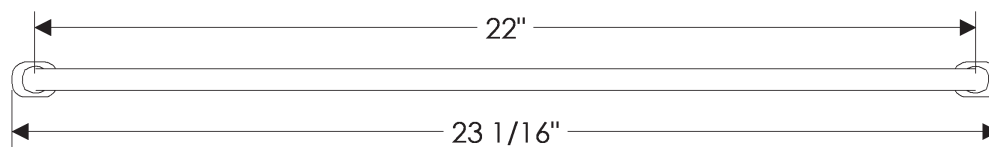

CK346
17"

CK348
22"

Sash Cabinet Pulls