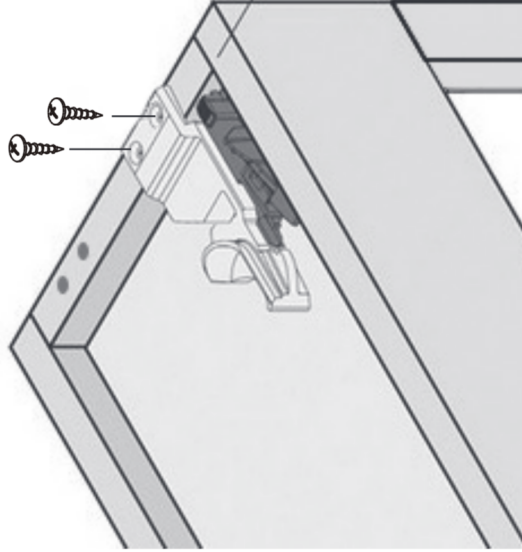

12400 Earl Jones Way
 Louisville, KY 40299
 rev-a-shelf.com
 Customer Service: 800-626-1126

INSTALLATION INSTRUCTIONS LOCKING DEVICES

TOOLS REQUIRED:

ESTIMATED ASSEMBLY TIME:

1 MIN

INSTRUCTIONS

If applicable, install locking devices. (See Fig A).

Locking devices will look different based on unit purchased.

Narrow

Wide

I-BLD-0821

12400 Earl Jones Way
Louisville, KY 40299
rev-a-shelf.com
800-626-1126

INSTRUCCIONES DE INSTALACIÓN / INSTRUCTIONS D'INSTALLATION DISPOSITIVOS DE CIERRE / DISPOSITIFS DE VERROUILLAGE