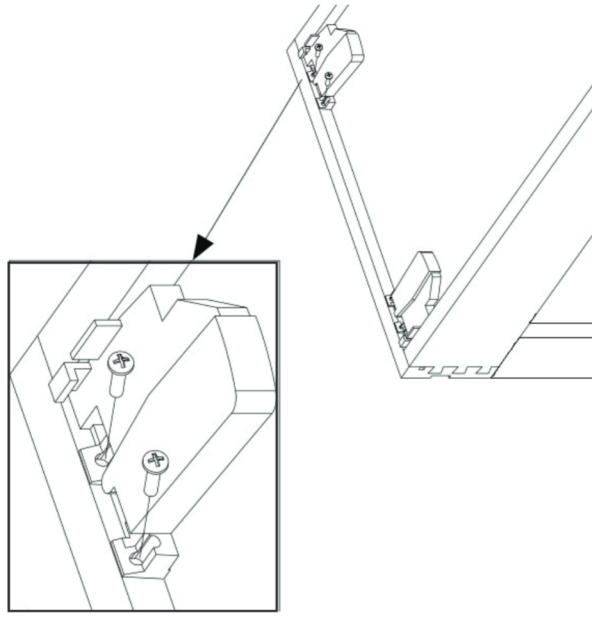

12400 Earl Jones Way
 Louisville, KY 40299
 rev-a-shelf.com
 Customer Service: 800-626-1126

INSTALLATION INSTRUCTIONS LOCKING DEVICES

TOOLS REQUIRED:

ESTIMATED ASSEMBLY TIME:

1 MIN

INSTRUCTIONS

If applicable, install locking devices. (See Fig A).

Locking devices will look different based on unit purchased.

Narrow

Wide

I-BLD-0821

12400 Earl Jones Way
Louisville, KY 40299
rev-a-shelf.com
800-626-1126

INSTRUCCIONES DE INSTALACIÓN / INSTRUCTIONS D'INSTALLATION DISPOSITIVOS DE CIERRE / DISPOSITIFS DE VERROUILLAGE

Estrecho / Étroit

Amplio / Large

I-BLD-0821