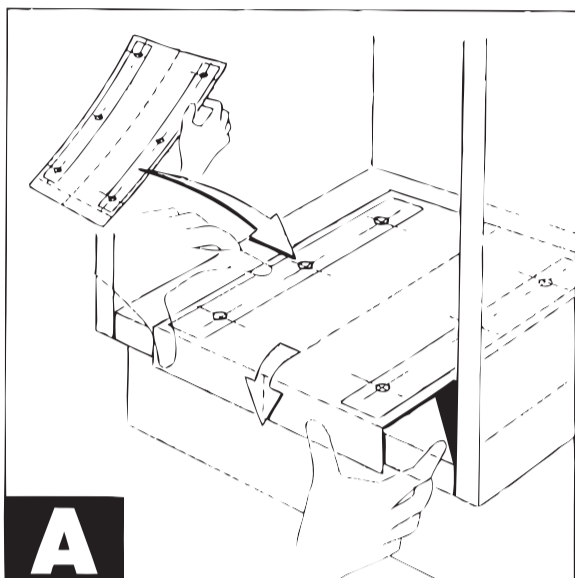

COMPAGNUCCI

COMPAGNUCCI S.p.a.
WIRE PRODUCTS
AND ENGINEERING

REV-A-SHELF®

2409 Plantside Drive
Jeffersonton, Kentucky 40299
Phone: 1-800-626-1126 (toll free)
www.rev-a-shelf.com

A

B + -

C => =<

D