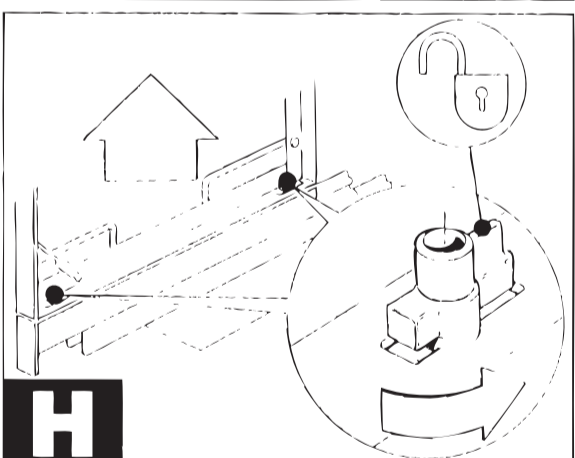

COMPAGNUCCI

COMPAGNUCCI S.p.a.
WIRE PRODUCTS
AND ENGINEERING

REV-A-SHELF®

2409 Plantside Drive
Jeffersonton, Kentucky 40299
Phone: 1-800-626-1126 (toll free)
www.rev-a-shelf.com

A

B + -

C => =<

D

E

F

G

H