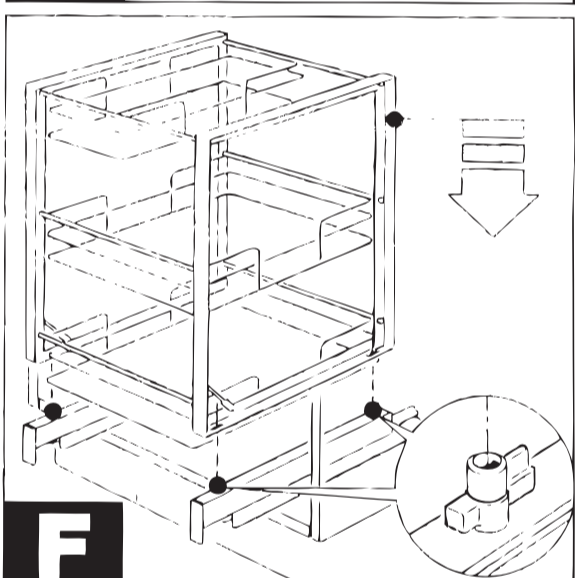

COMPAGNUCCI

COMPAGNUCCI S.p.a.
WIRE PRODUCTS
AND ENGINEERING

REV-A-SHELF®

2409 Plantside Drive
Jeffersonton, Kentucky 40299
Phone: 1-800-626-1126 (toll free)
www.rev-a-shelf.com

A

B + -

C => =<

D

E

F

G

H