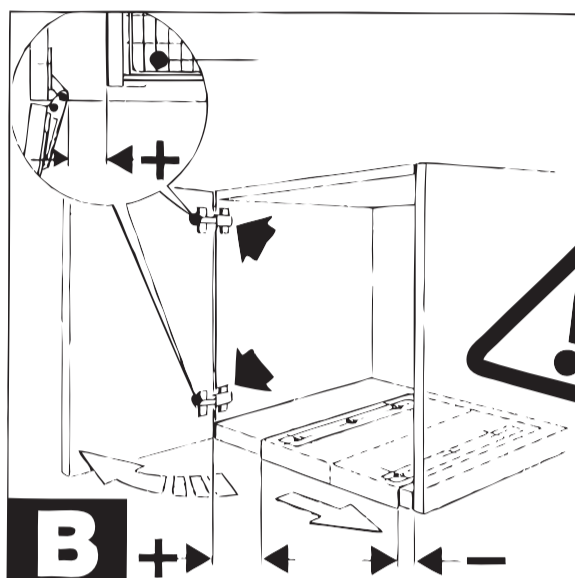

COMPAGNUCCI

COMPAGNUCCI S.p.a.
WIRE PRODUCTS
AND ENGINEERING

REV-A-SHELF®

2409 Plantside Drive
Jeffersonton, Kentucky 40299
Phone: 1-800-626-1126 (toll free)
www.rev-a-shelf.com

A

B + -

C => =<

D