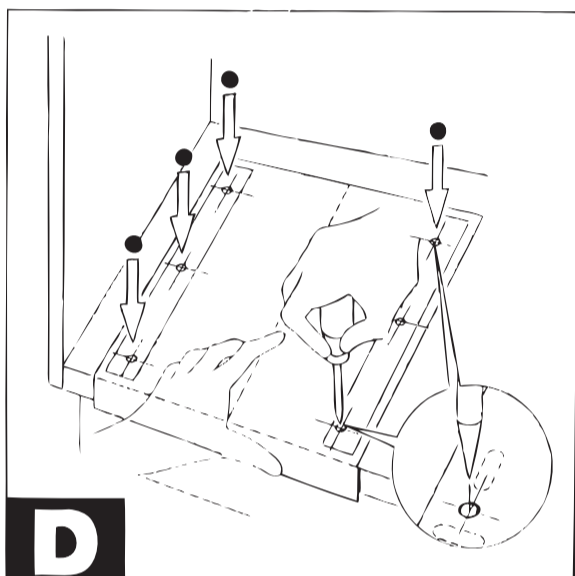

COMPAGNUCCI

COMPAGNUCCI S.p.a.
WIRE PRODUCTS
AND ENGINEERING

REV-A-SHELF®

2409 Plantside Drive
Jeffersonton, Kentucky 40299
Phone: 1-800-626-1126 (toll free)
www.rev-a-shelf.com

A

B + -

C => =<

D