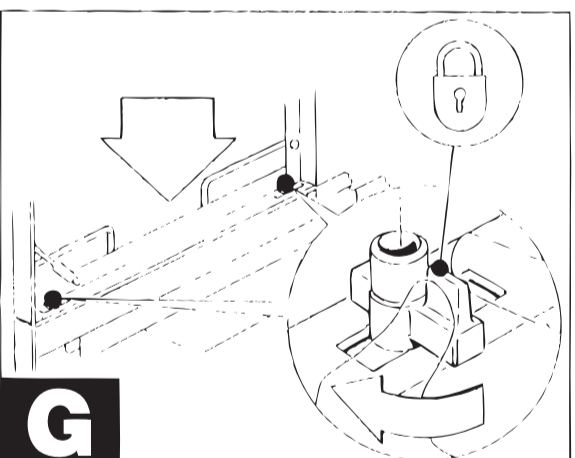

COMPAGNUCCI

COMPAGNUCCI S.p.a.
WIRE PRODUCTS
AND ENGINEERING

REV-A-SHELF®

2409 Plantside Drive
Jeffersonton, Kentucky 40299
Phone: 1-800-626-1126 (toll free)
www.rev-a-shelf.com

A

B + -

C => =<

D

E

F

G

H