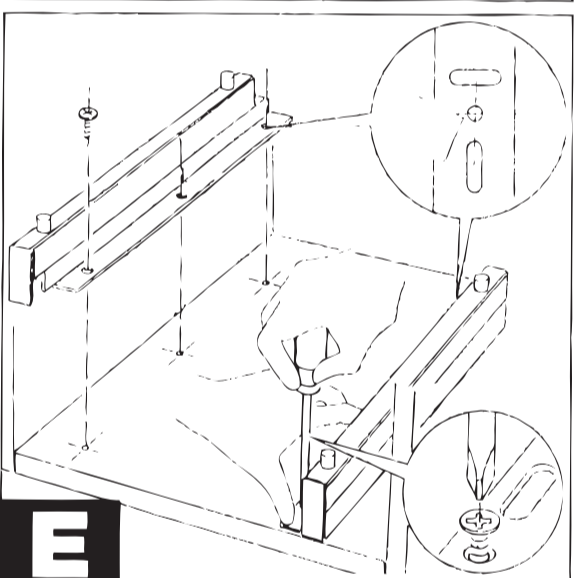

COMPAGNUCCI

COMPAGNUCCI S.p.a.
WIRE PRODUCTS
AND ENGINEERING

REV-A-SHELF®

2409 Plantside Drive
Jeffersonton, Kentucky 40299
Phone: 1-800-626-1126 (toll free)
www.rev-a-shelf.com

A

B + -

C => =<

D