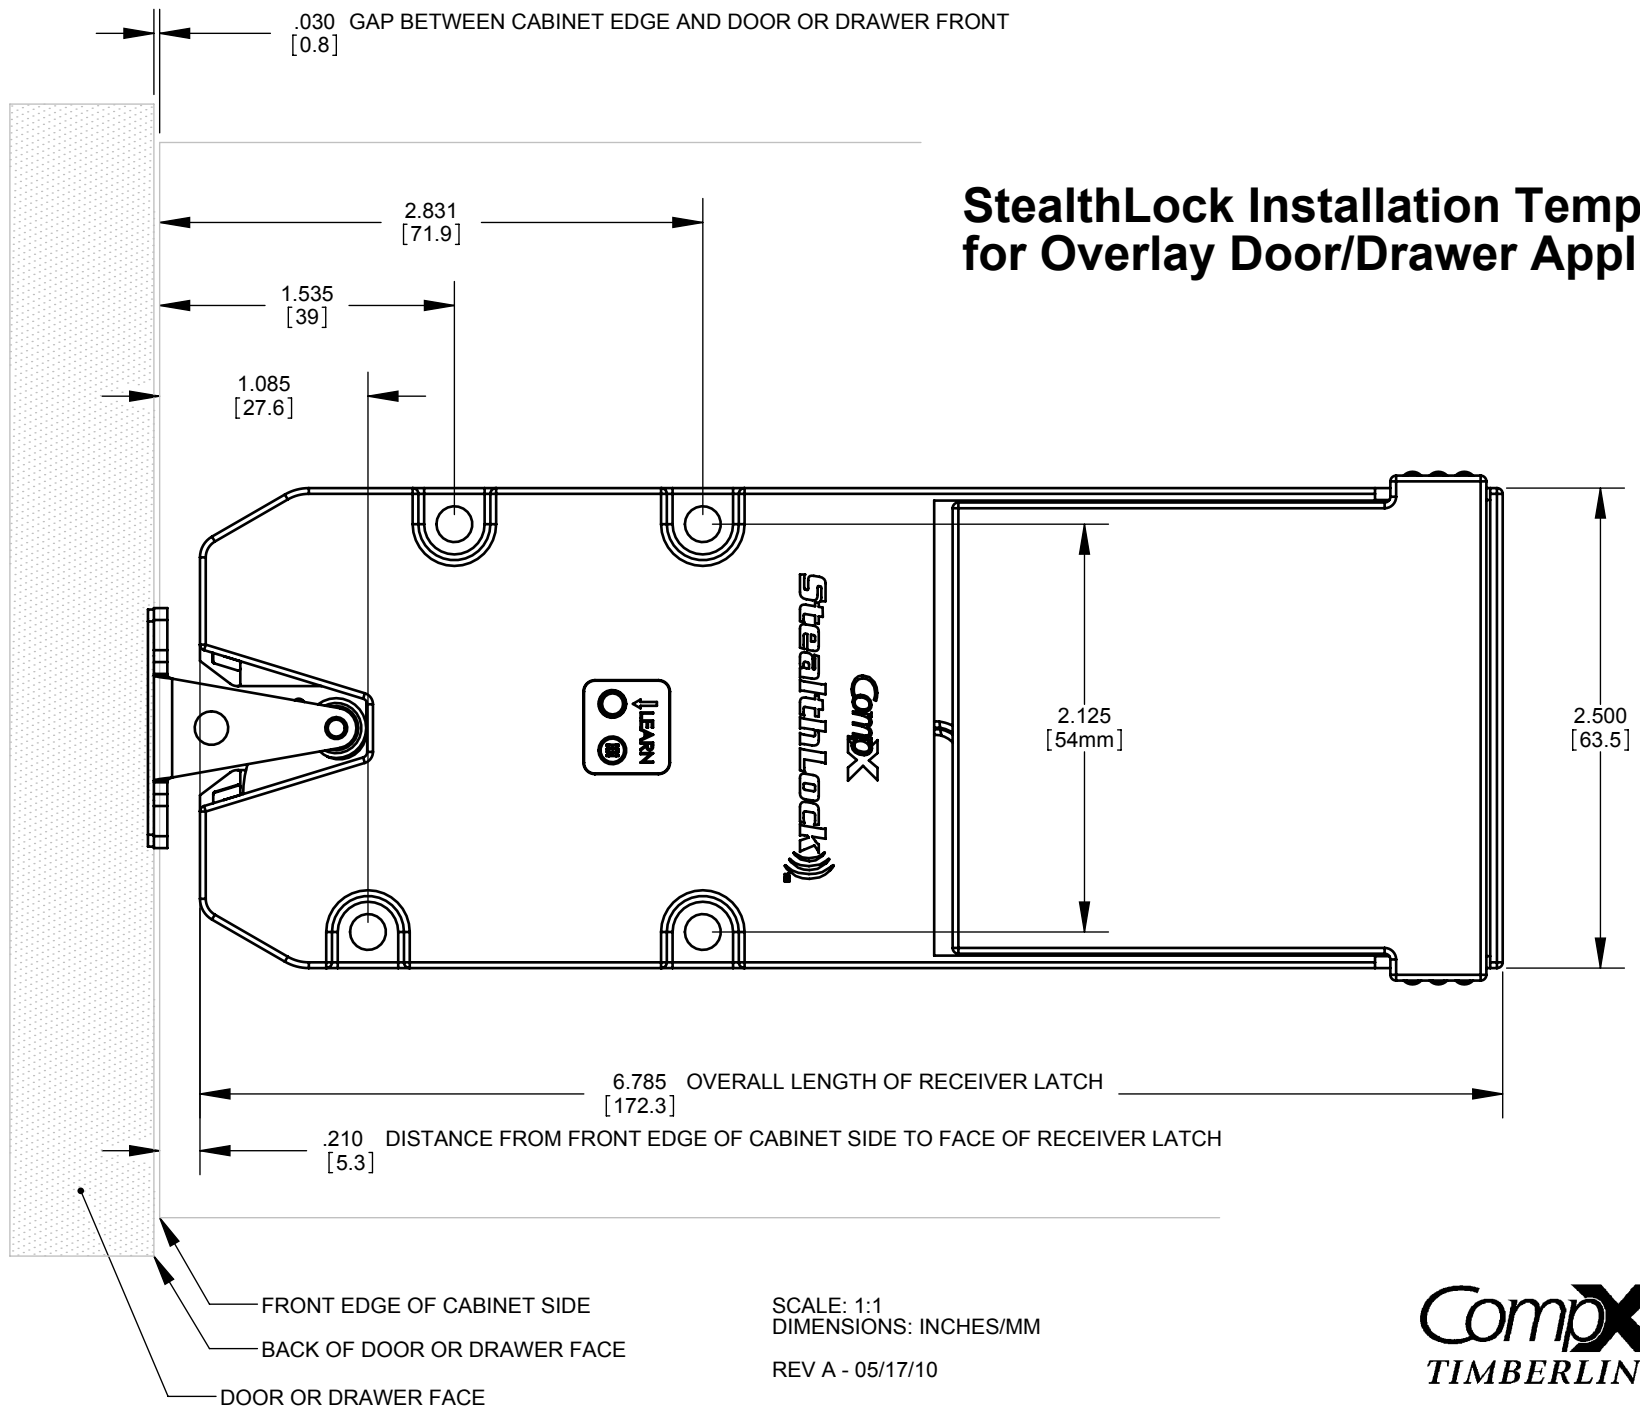

# StealthLock Installation Template for Overlay Door/Drawer Applications

SCALE: 1:1  
DIMENSIONS: INCHES/MM  
REV A - 05/17/10

CompX  
TIMBERLINE