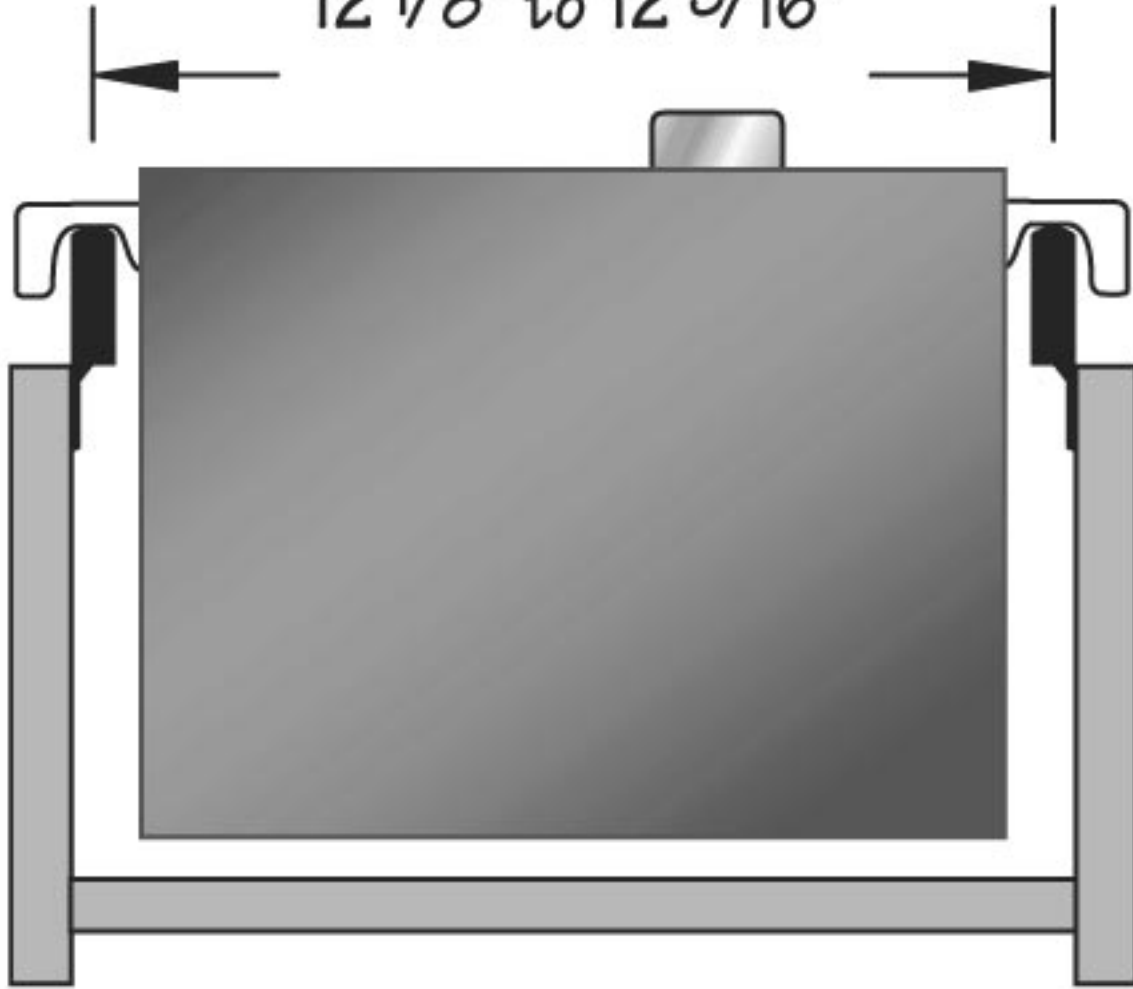

# LETTER FILES

12 1/8" to 12 3/16"

3/4"

PROFILE HEIGHT

8 3/4"

RECOMMENDED  
INSIDE DRAWER  
HEIGHT

11 13/16" to 13 3/16"

FILE FRAME SYSTEM CAN PROVIDE  
PERFECT LETTER FILING WITHIN  
THESE DIMENSIONS