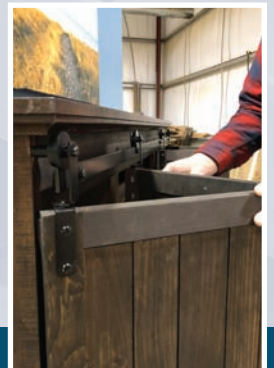

The Barn Door Shutter Company

PRESENTS THE **NEW**  
**BARNFOLD**  
**SYSTEM**

PATENT PENDING BARN DOOR SYSTEM

**NEW**  
articulating  
hardware!

*The same look and appeal of traditional barn doors can now be mounted anywhere with the new articulating BARNFOLD hardware!*

MOUNT A  
BARN DOOR SHUTTER  
**ANYWHERE!**  
NO WORRIES ABOUT  
TIGHT SPACES!

CLOSED

OPEN - A TELEVISION CABINET IS JUST ONE OF MANY APPLICATIONS!

## WHERE'S THE TRACK?

With the new BARNFOLD system long lengths of track extending past the opening are no longer needed!

- Our BARNFOLD hardware system allows you to mount barn door shutters just about anywhere.
- Articulating hardware achieves the look and style of barn doors while also solving the problem of not having enough room for your track.
- Our patent pending hanger wheels are specifically designed to step off the track. Allowing you to completely open your barn door shutters.
- One hanger is mounted through the wheel to the wall to provide strength and support.