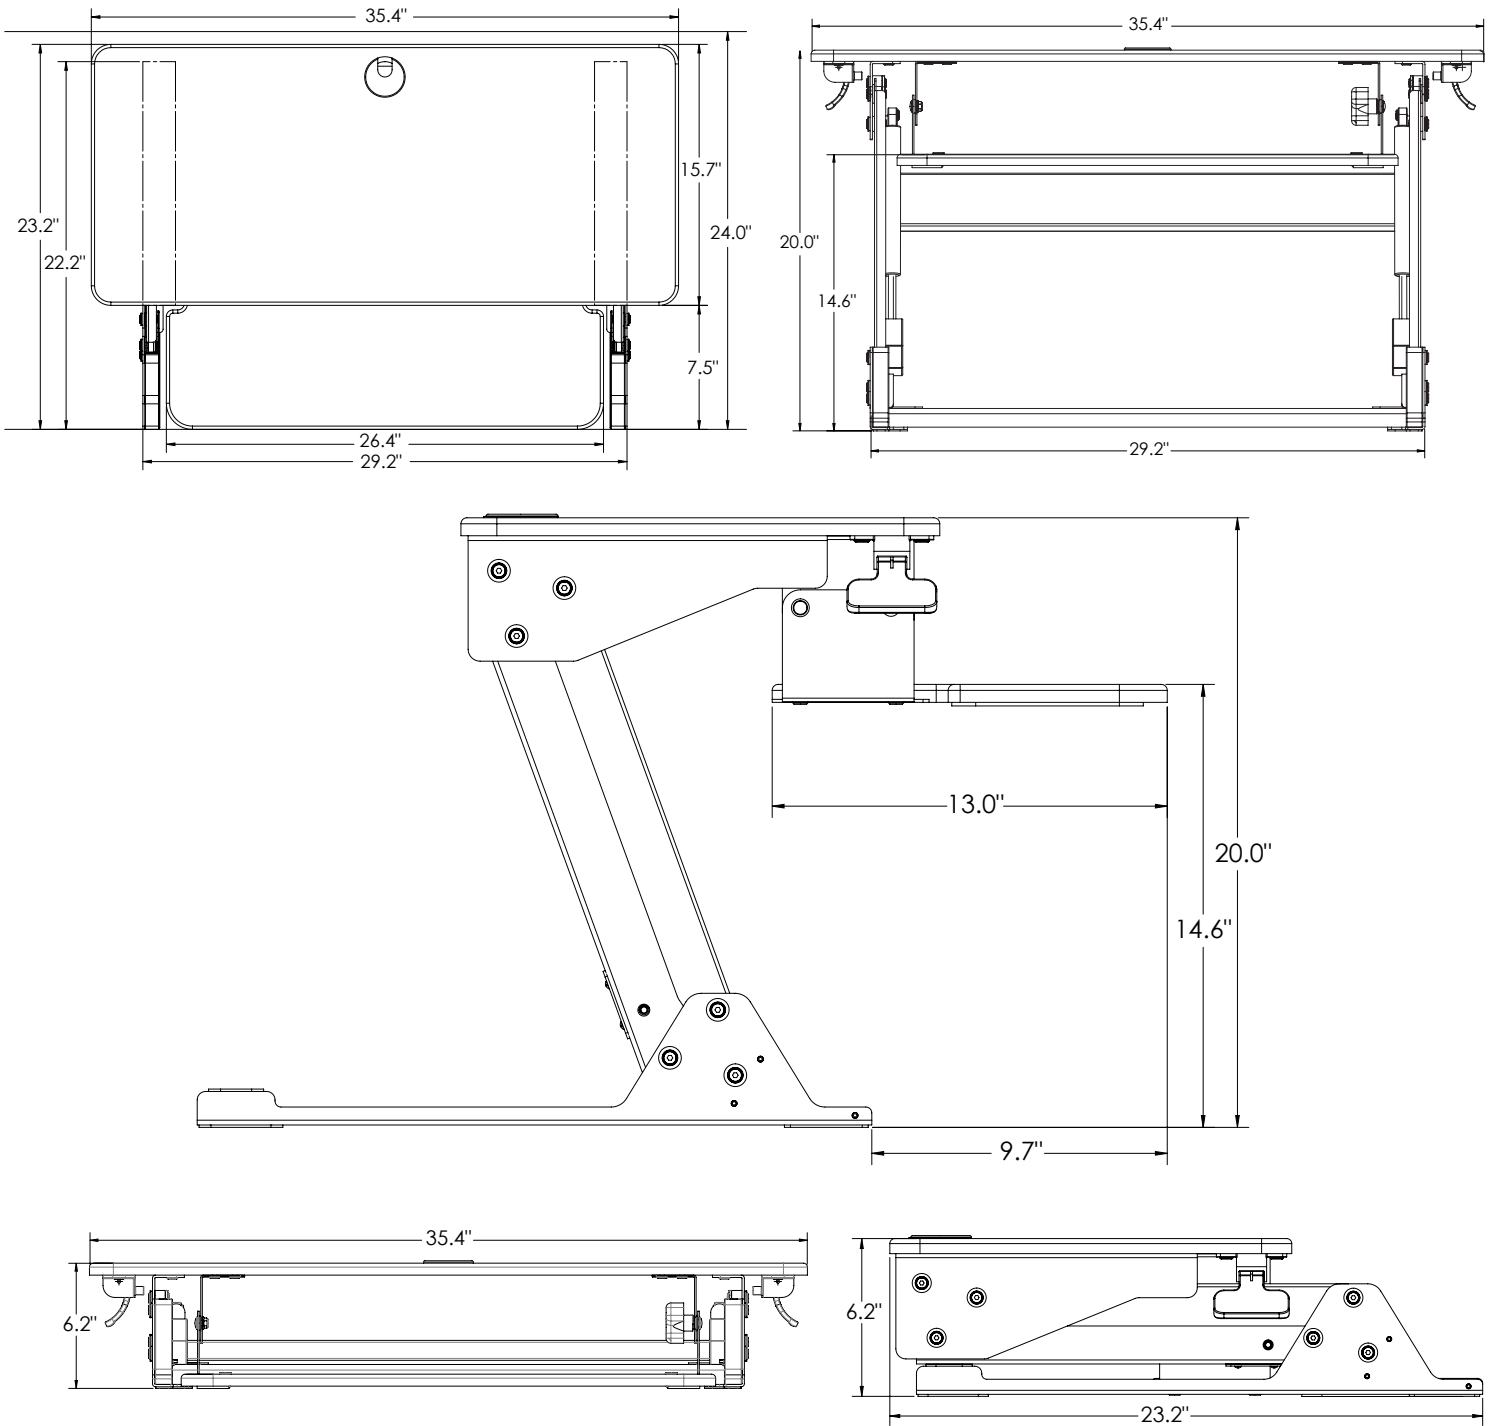

5230B01

5230Y01

Shown with optional Concerto 7825S

Volante™ Desktop Sit-Stand Workstation

The Volante™ Sit-Stand Desktop Workstation, quickly and economically converts an existing desk to a smooth and effortless sit-stand workstation.

Features	Benefits
Ships fully assembled	No tools are required for installation making it easy to retrofit existing office space
Compact footprint	The Volante easily fits onto a 24" deep desk
Gas assisted height adjustment	Provides smooth, quiet and infinite height adjustment through a 13.8" range allowing users to easily set the workstation to their ideal ergonomic position
Primary work surface can be extended 20" above the desk	A large height adjustment range accommodates a greater variety of users
Large useable primary work surface	The primary work surface is large enough to accommodate 2 x 24" monitors, KV monitor arms, an Apple iMac or laptop with monitor
Primary work surface grommet hole	Allows for cable management and attachment of a KV monitor arm to improve ergonomic functionality and to clear the secondary work surface
Keyboard surface adjusts with the primary work surface	Improved ergonomics over competitive units that are just one work surface
20° of keyboard surface tilt	Allows users to infinitely adjust the keyboard surface tilt from -10°/+10° for an ergonomic typing position, in the sitting or standing position
Clip-on mouse fence and cable manager	The moveable mouse fence has integrated cable slots to neatly control mouse cords
Supports 35 lbs. of technology	Strong enough to support users technology requirements
Weights 40 lbs.	Light enough for simple installation and moving from desk-to-desk
Two Year Warranty	Tested to 15,000 cycles, the Volante provides worry free reliability
Available in black or white	Two neutral colors to match any office design décor