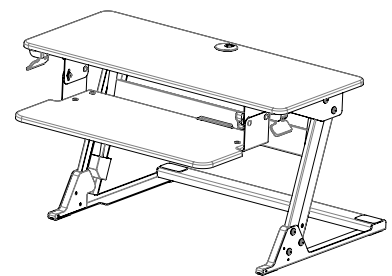

Notes: 1. Weight = packaged shipping weight per unit. 2. Specifications are subject to change without notice.

2700 Oak Industrial Dr. NE
Grand Rapids, MI 49505-6026 USA
1.800.253.1561 | 616.459.3311
Fax: 877.636.3290
www.kv.com

This and other KV literature is available for download at www.kv.com > Resource Library

Knap & Vogt reserves the right to change product specifications at any time without notice and without incurring responsibility for existing units.
©2016 Knap & Vogt. KV and the KV logo are trademarks of Knap & Vogt.