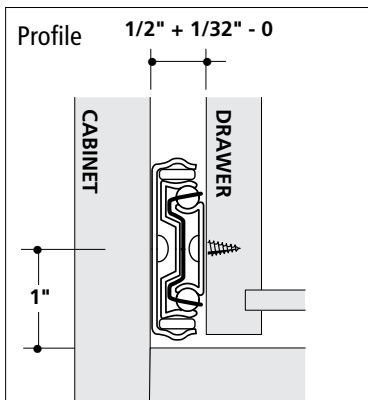

8405 1" Overtravel Box or File Drawer Slide

Medium Duty

Number	8405 1" Overtravel Drawer Slide
Mounting	Side
Action	Telescopic Action On Ball Bearings
Load Rating	100-Pound Class
Height	1-13/16"
Clearance	1/2" plus 1/32" minus 0" each side
Finish	Anochrome (ANO), Ebony Black (EB), White (WH)
Key Features	<ul style="list-style-type: none"> • 32mm hole pattern with direct access mounting • Lever disconnect for easy drawer removal • Non-handed • Over-Travel

Size, Finish, & Pack Availability

Available Pack Configurations		Screws
Bulk (B)	10 Sets per Carton	No
Poly (P)	1 Set per Bag; 10 Sets per Carton	Yes
Quantity (Q)	50 Sets; Multiple Cartons	No

8405 Anochrome (ANO) Finish				8405 Ebony Black (EB) Finish			
Size	Bulk (B)	Poly (P)	Quantity (Q)	Size	Bulk (B)	Poly (P)	Quantity (Q)
10 in.	8405B 10	8405P 10	8405Q 10	10 in.	8405B EB 10	8405P EB 10	8405Q EB 10
12 in.	8405B 12	8405P 12	8405Q 12	12 in.	8405B EB 12	8405P EB 12	8405Q EB 12
14 in.	8405B 14	8405P 14	8405Q 14	14 in.	8405B EB 14	8405P EB 14	8405Q EB 14
16 in.	8405B 16	8405P 16	8405Q 16	16 in.	8405B EB 16	8405P EB 16	8405Q EB 16
18 in.	8405B 18	8405P 18	8405Q 18	18 in.	8405B EB 18	8405P EB 18	8405Q EB 18
20 in.	8405B 20	8405P 20	8405Q 20	20 in.	8405B EB 20	8405P EB 20	8405Q EB 20
22 in.	8405B 22	8405P 22	8405Q 22	22 in.	8405B EB 22	8405P EB 22	8405Q EB 22
24 in.	8405B 24	8405P 24	8405Q 24	24 in.	8405B EB 24	8405P EB 24	8405Q EB 24
26 in.	8405B 26	8405P 26	8405Q 26	26 in.	8405B EB 26	8405P EB 26	8405Q EB 26
28 in.	8405B 28	8405P 28	8405Q 28	28 in.	8405B EB 28	8405P EB 28	8405Q EB 28

- Non-handed snap-on design
- Fits all KV8400 series product

8402 Rear Mounting Bracket

- Non-handed snap-on design
- 2-3/4" maximum adjustment
- Fits all KV 8400 Series Slides

8401 Rear Mounting Bracket