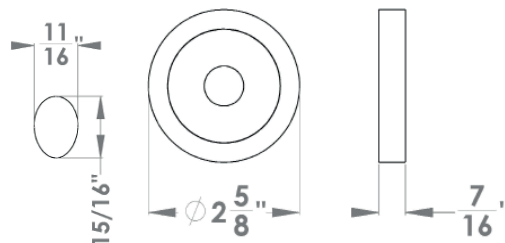

Verona

Finish: satin stainless steel (71)

To suit standard 2 1/8" door prep

Features UER37Q and UER37

- 3 piece rose
- concealed bolt-through fixing
- sprung
- door range 1 1/4" (31 mm) - 2" (51 mm) standard
- T- and Lip-Strike with dust box
- stainless steel faceplate
- backsets: 2 3/8" (60 mm) or 2 3/4" (70 mm)
- functions: Passage (PAS), Privacy (PRI), full dummy (DUM), dummy left (DUML), dummy right (DUMR)
- available with UL-Latch
- 28° latch with attached face plate
- rate of satin stainless steel 304
- hub 5/16" (8 mm)
- door prep 2 1/8"
- available finish: satin stainless steel, polished stainless steel, satin/polished stainless steel, cosmos black

product code square

UER37Q PAS60 71	passage 2 3/8" backset
UER37Q PAS70 71	passage 2 3/4" backset
UER37Q PRI60 71	privacy 2 3/8" backset
UER37Q PRI70 71	privacy 2 3/4" backset
UER37Q DUM 71	full dummy
UER37Q DUML 71	half dummy left
UER37Q DUMR 71	half dummy right
UEDBQ 71	deadbolt to add to passage
UEDBQ A 71	deadbolt keyed alike

round

UER37 PAS60 71	passage 2 3/8" backset
UER37 PAS70 71	passage 2 3/4" backset
UER37 PRI60 71	privacy 2 3/8" backset
UER37 PRI70 71	privacy 2 3/4" backset
UER37 DUM 71	full dummy
UER37 DUML 71	half dummy left
UER37 DUMR 71	half dummy right
UEDB 71	deadbolt to add to passage
UEDB A 71	deadbolt keyed alike

specification details

lever

round rose

square rose