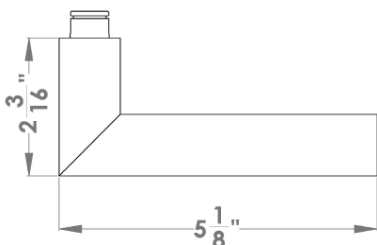

specification details

lever