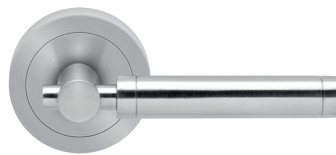

## New York

Finish: satin stainless steel (71)

### To suit standard 2 1/8" door prep

**New York – UER65Q**  
 2 5/8 x 2 5/8 x 7/16"

**New York – UER65**  
 Ø 2 5/8 x 7/16"

### Features UER65Q and UER65

- 3 piece rose
- concealed bolt-through fixing
- sprung
- door range 1 1/4" (31 mm) - 2" (51 mm) standard
- T- and Lip-Strike with dust box
- stainless steel faceplate
- backsets: 2 3/8" (60 mm) or 2 3/4" (70 mm)
- functions: Passage (PAS), Privacy (PRI), full dummy (DUM), dummy left (DUML), dummy right (DUMR)
- available with UL-Latch
- 28° latch with attached face plate
- rate of satin stainless steel 304
- hub 5/16" (8 mm)
- door prep 2 1/8"
- available finishes: satin stainless steel, polished/satin stainless steel