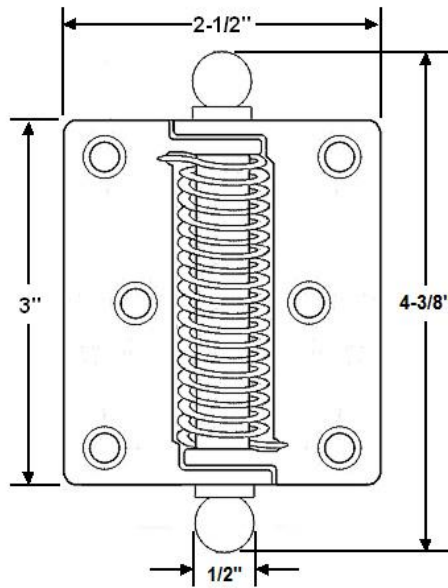

**Dimensions:**

- Height (Leaf): 3"
- Overall Width: 2-1/2"
- Overall Height: 4-3/8" (finial to finial)
- Ball Finial Diameter: 1/2"
- Gauge: 3/16"
- Weight: 18 oz. per hinge

*Dimensions are for reference use only.  
For exact dimensions, please measure actual part.*

**Product Description & Features:**

80360 Heavy Duty Spring Screen Door Hinge with Ball Finials (Pair)

**Catalog Section: J**

**Heavy Duty Spring Screen Door Hinge  
with Ball Finials**

**Item# 80360**

**Date: Rev 03/13**