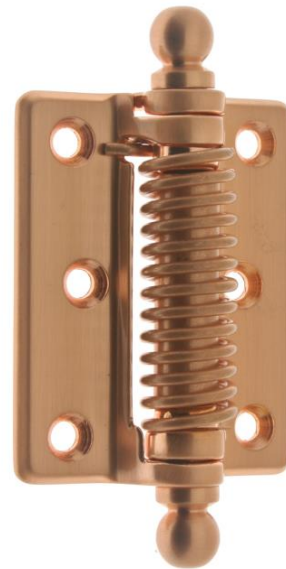

"The Special Finishes Specialist" ©

by St. Simons, Inc.

idhbrass.com

Quality Solid Brass Decorative Hardware & Bath Accessories

Product Data Sheet  
 Premium Grade Solid Brass  
**Heavy Duty Spring Screen Door Hinge with Ball Finials**  
**Item# 80360**

**Dimensions:**

- Height (Leaf): 3"
- Overall Width: 2-1/2"
- Overall Height: 4-3/8" (finial to finial)
- Ball Finial Diameter: 1/2"
- Gauge: 3/16"
- Weight: 18 oz. per hinge

*Dimensions are for reference use only.  
For exact dimensions, please measure actual part.*

**Product Description & Features:**

80360 Heavy Duty Spring Screen Door Hinge with Ball Finials (Pair)

**Catalog Section: J**

**Heavy Duty Spring Screen Door Hinge  
with Ball Finials**

**Item# 80360**

**Date: Rev 03/13**