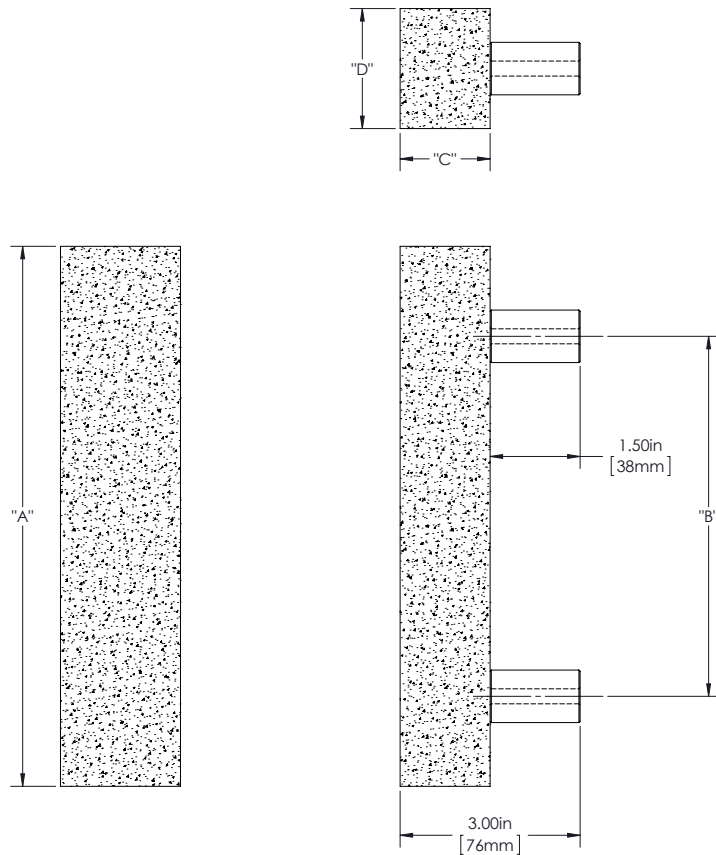

SPECIFICATIONS

Product Description: 1 1/2" Solid Rectangular Hand Chiseled Acrylic Grip with 2" Face, Straight Round Mounts in Brass

Material	Acrylic	Aluminum	Brass	Stainless Steel	Wood
Grip	✓				
Mount(s)		✓			

Overall Length "A"	Center To Center "B"	Overall Diameter "C" X "D"
18"(457mm)	12"(305mm)	1 1/2" x 2"(38mm x 51mm)
24"(610mm)	18"(457mm)	1 1/2" x 2"(38mm x 51mm)
36"(914mm)	24"(610mm)	1 1/2" x 2"(38mm x 51mm)

Custom sizes & finishes available upon request

Dimensions are approximate and provided for reference purposes only