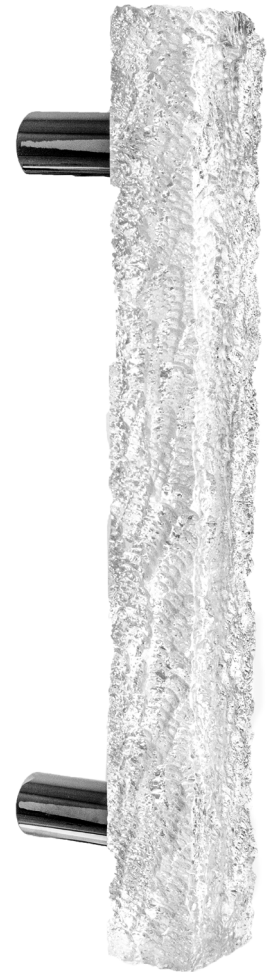

SPECIFICATIONS

Product Description: 1 1/2" Solid Rectangular Hand Chiseled Acrylic Grip with 2" Face, Straight Round Mounts in Brass

Material	Acrylic	Aluminum	Brass	Stainless Steel	Wood
Grip	✓				
Mount(s)		✓			

Overall Length "A"	Center To Center "B"	Overall Diameter "C" X "D"
18"(457mm)	12"(305mm)	1 1/2" x 2"(38mm x 51mm)
24"(610mm)	18"(457mm)	1 1/2" x 2"(38mm x 51mm)
36"(914mm)	24"(610mm)	1 1/2" x 2"(38mm x 51mm)

Finishes	Acrylic Clear	Acrylic Frosted	Acrylic Color	Aged Brass	Antique Brass	Polished Brass	Satin Brass	Oil Rubbed Bronze	Polished Chrome	Satin Chrome	Polished Nickel	Satin Nickel	Powder Coated	Lithonia
Grip	✓													
Mount(s)				✓	✓	✓	✓	✓	✓	✓	✓	✓	✓	✓