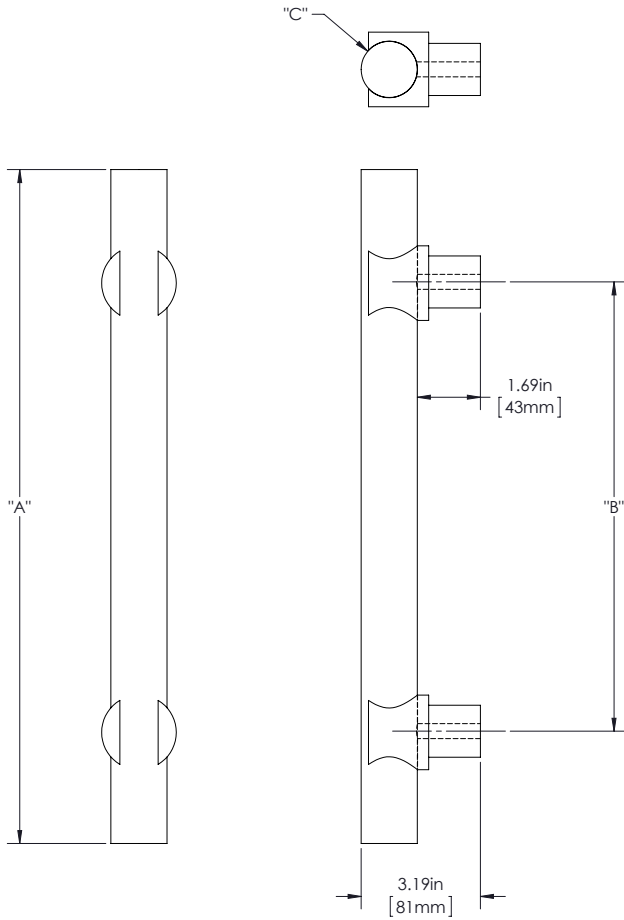

SPECIFICATIONS

Product Description: 1 1/2" Solid Round Acrylic Grip with Sigma Mounts in Brass

Material	Acrylic	Aluminum	Brass	Stainless Steel	Wood
Grip	✓				
Mount(s)			✓		

Overall Length "A"	Center To Center "B"	Overall Diameter "C"
18"(457mm)	12"(305mm)	1 1/2"(38mm)
24"(610mm)	18"(457mm)	1 1/2"(38mm)
36"(914mm)	24"(610mm)	1 1/2"(38mm)

Custom sizes & finishes available upon request

Dimensions are approximate and provided for reference purposes only