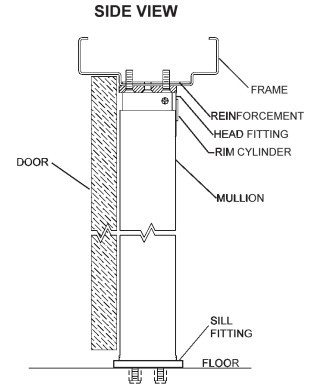

### Technical Information

---

- 11 gauge, 2" x 3" steel mullion tube
- Base anchors included

## Top Fitting

Top fitting has a latch that allows the mullion to be locked back into place without use of the key.

## Sill or Bottom Fitting

The sill or bottom fitting has a small footprint and, once installed, all fasteners are hidden by the mullion tube.

## Riser Diagram