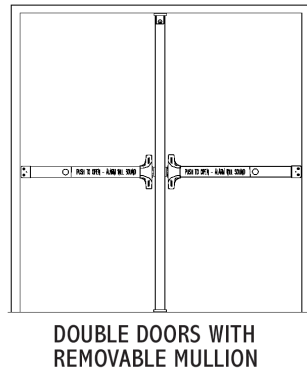

Riser Diagram