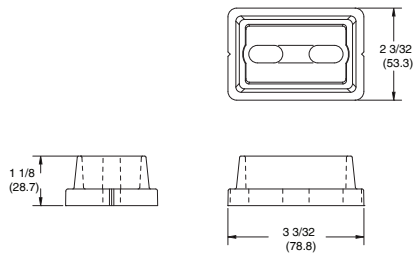

Sill or Bottom Fitting

The sill or bottom fitting has a small footprint and, once installed, all fasteners are hidden by the mullion tube.