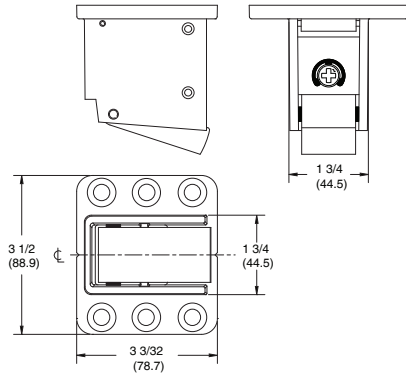

Top Fitting

Top fitting has a latch that allows the mullion to be locked back into place without use of the key.