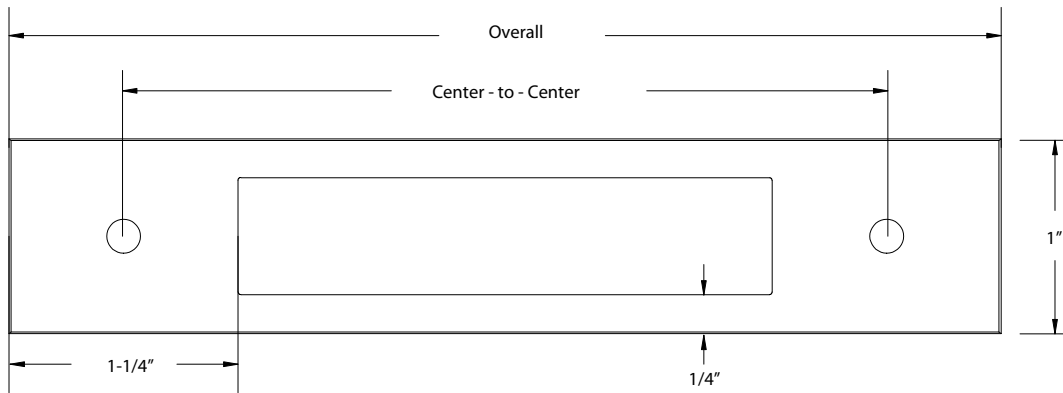

**MODERN BACKPLATE FOR KNOB
86921**

MODERN BACKPLATE FOR PULLS

Product Code	C-to-C	Overall
86922	4"	5-1/4"
86923	5"	6-1/4"
86924	6"	7-1/4"
86925	8"	9-1/4"
86926	10"	11-1/4"
86927	12"	13-1/4"

NOT DRAWN TO SCALE