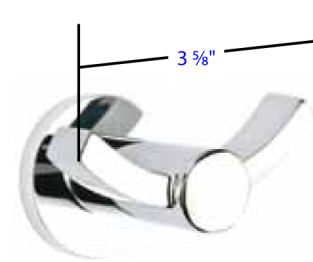

**Modern Brass Towel Bar**  
18''(28021), 24''(28022), 30''(28023)

Bar Dia. : 5/16" x 3/4"  
Projection: 3 1/4"

Small Disc Rosette

**Modern Brass Paper Holder Bar Style**  
(2804)

Bar Dia. : 5/16" x 3/4"  
Projection: 3 1/4"

**Modern Brass Double Hook**  
(2809)

Projection: 2 5/8"

**Modern Brass Towel Ring (2801)**

Projection: 2 5/8"

Thickness: 3/4"  
Width: 5/16"