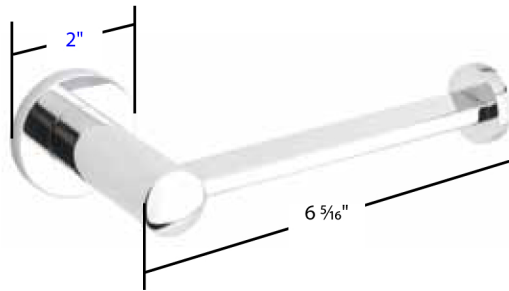

**Modern Brass Towel Bar**  
18''(28021), 24''(28022), 30''(28023)

Bar Dia. : 5/16" x 3/4"  
Projection: 3 1/4"

Small Disc Rosette

**Modern Brass Paper Holder Bar Style**  
(2804)

Bar Dia. : 5/16" x 3/4"  
Projection: 3 1/4"

**Modern Brass Double Hook**  
(2809)

Projection: 2 5/8"

**Modern Brass Towel Ring (2801)**

Projection: 2 5/8"

Thickness: 3/4"  
Width: 5/16"