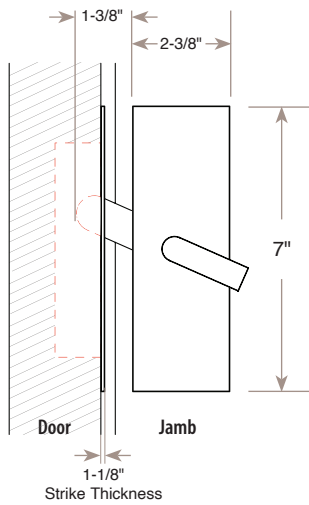

BARN DOOR PRIVACY LOCKS

Mounts to interior side of the door & jamb

- Handing NOT Required
- 1 3/8" Minimum for Door Thickness
- Solid Brass Material
- An emergency release tool included to unlock the door from the outside

PRIVACY LOCKS	Product Code	Finish
Modern Rectangular Barn Door Privacy Lock with Strike	222201	Satin Brass (US4) Oil Rubbed Bronze (US10B) Polished Nickel (US14) Satin Nickel (US15)
Modern Rectangular Barn Door Privacy Lock and Flush Pull with Integrated Strike	222202	Flat Black (US19) Polished Chrome (US26) Unlacquered Brass (US3NL)*