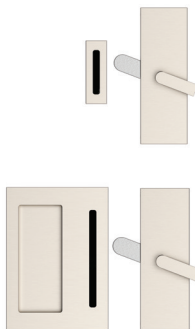

BARN DOOR PRIVACY LOCKS

Mounts to interior side of the door & jamb

- Handing NOT Required
- 1 3/8" Minimum for Door Thickness
- Solid Brass Material
- An emergency release tool included to unlock the door from the outside

PRIVACY LOCKS	Product Code	Finish
Modern Rectangular Barn Door Privacy Lock with Strike	222201	Satin Brass (US4) Oil Rubbed Bronze (US10B) Polished Nickel (US14) Satin Nickel (US15)
Modern Rectangular Barn Door Privacy Lock and Flush Pull with Integrated Strike	222202	Flat Black (US19) Polished Chrome (US26) Unlacquered Brass (US3NL)*