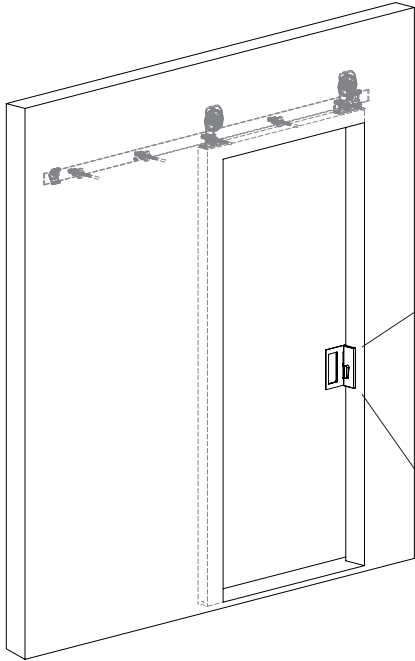

BARN DOOR PRIVACY LOCKS

Mounts to interior side of the door & jamb

- Handing NOT Required
- 1 3/8" Minimum for Door Thickness
- Solid Brass Material
- An emergency release tool included to unlock the door from the outside

PRIVACY LOCKS	Product Code	Finish
Modern Rectangular Barn Door Privacy Lock with Strike	222201	Satin Brass (US4) Oil Rubbed Bronze (US10B) Polished Nickel (US14) Satin Nickel (US15)
Modern Rectangular Barn Door Privacy Lock and Flush Pull with Integrated Strike	222202	Flat Black (US19) Polished Chrome (US26) Unlacquered Brass (US3NL)*