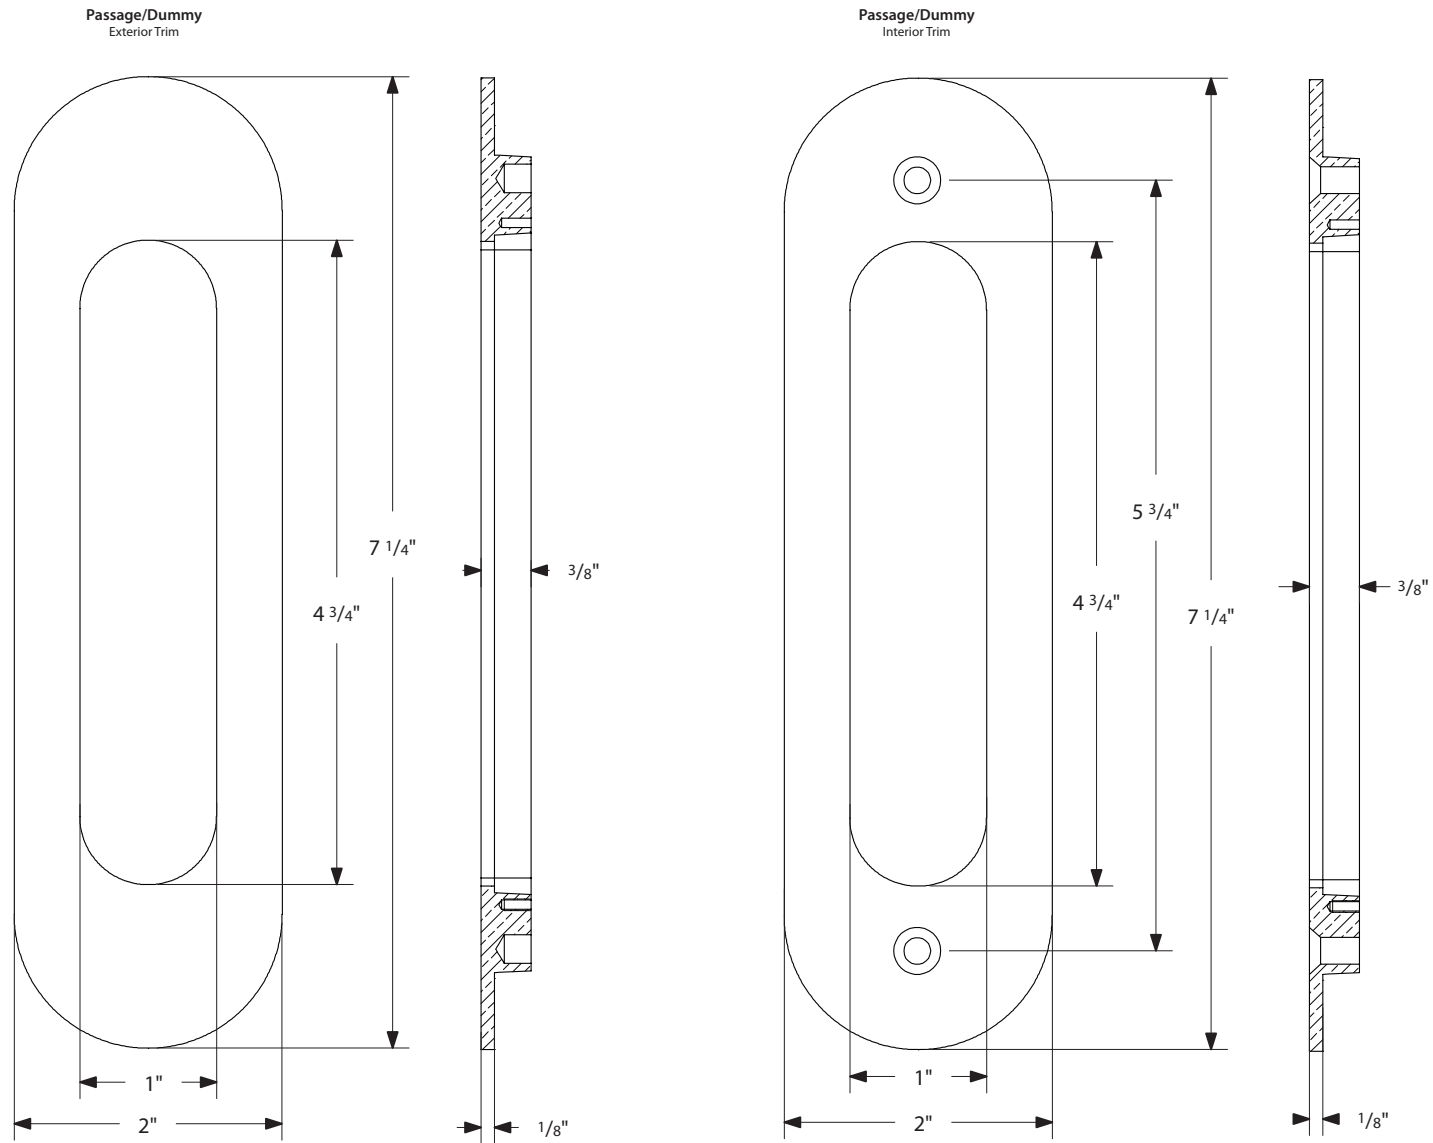

# Narrow Oval Pocket Door Mortise Lock - Passage/Dummy Function

\*NOTE: NOT DRAWN TO SCALE.