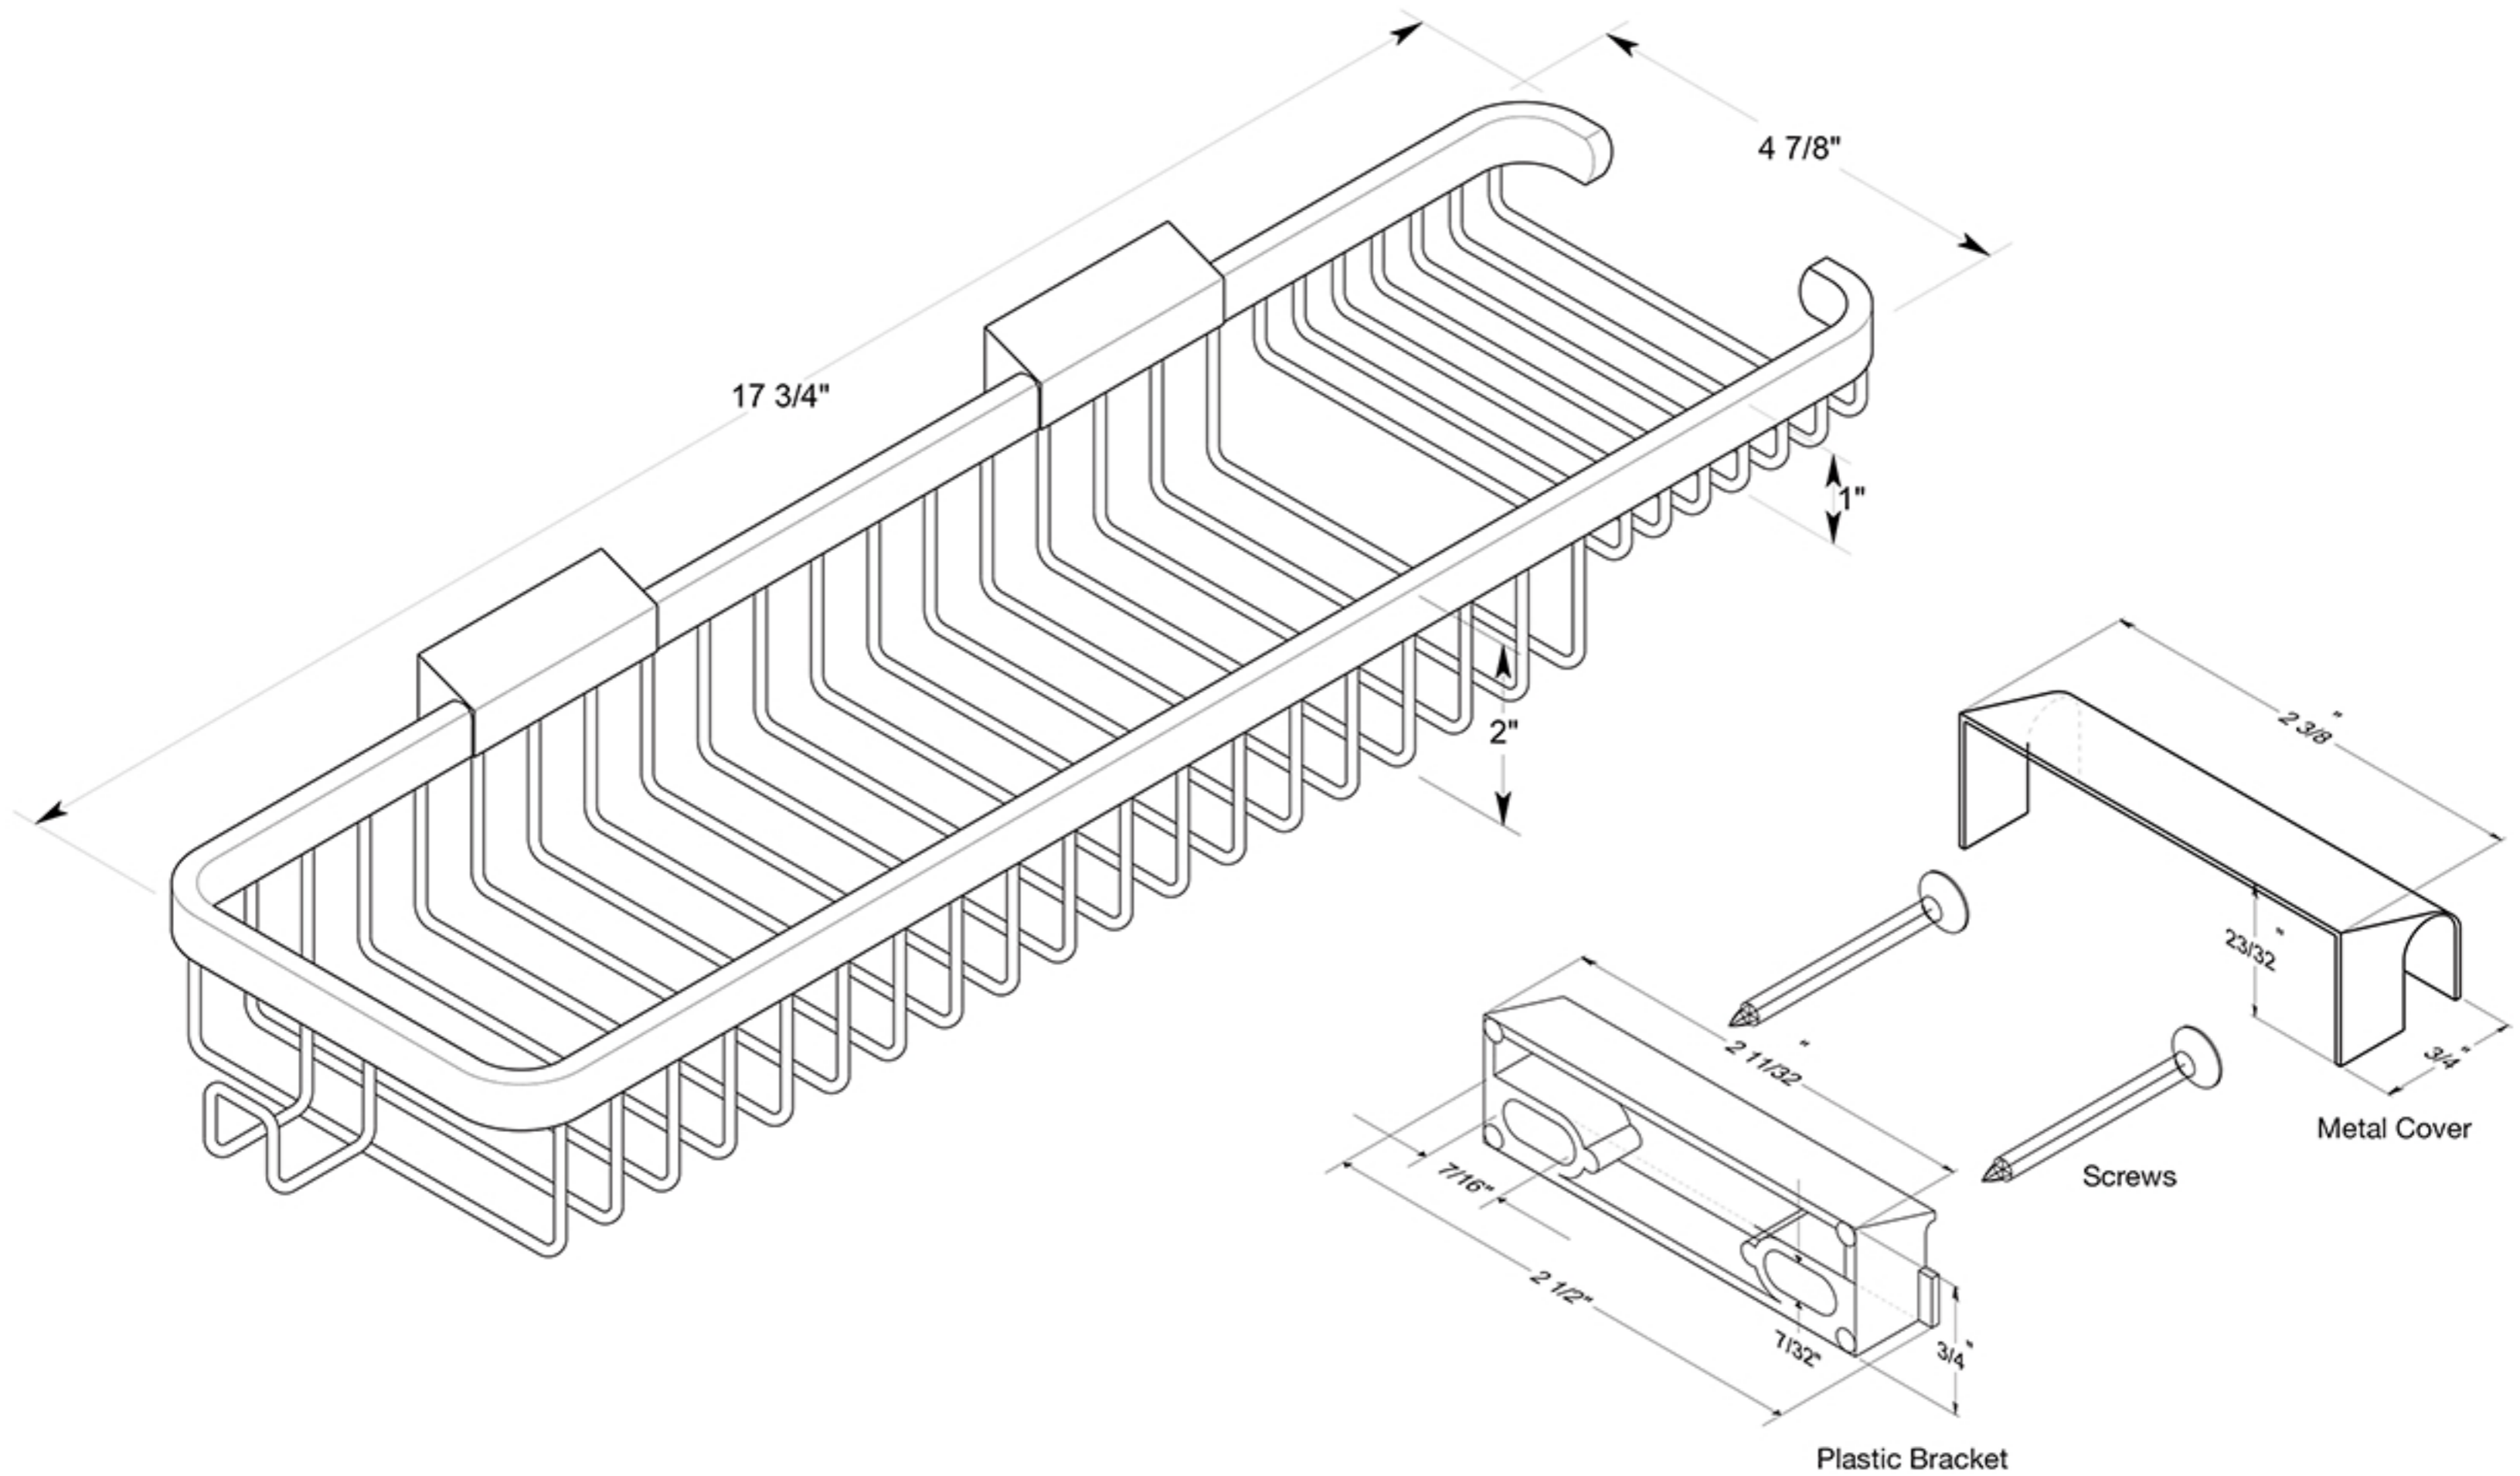

# WBR1850H

17-3/4" x 4-7/8" WIRE BASKET / RECTANGULAR / DEEP & SHALLOW / WITH HOOK / SOLID BRASS

DRAWING NOT TO SCALE

NOTE: Deltana reserves the right to constantly improve its products and is not responsible for differences between the product in-hand and the specifications contained in this drawing. We do not recommend to pre-drill holes or pre-cut woods or metals based on the drawing information if the veracity of the specifications has not been proven by the live product.