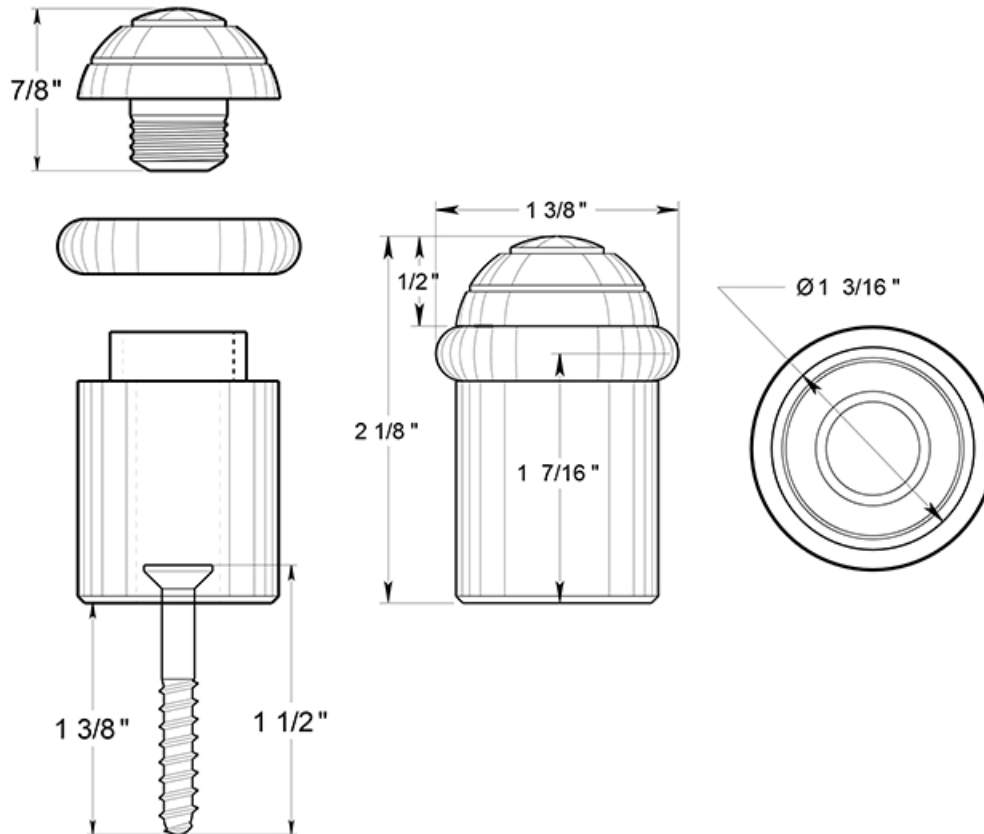

UFBD5000

2" UNIVERSAL FLOOR BUMPER / ROUND / DOME CAP / SOLID BRASS

DRAWING NOT TO SCALE

NOTE: Deltana reserves the right to constantly improve its products and is not responsible for differences between the product in-hand and the specifications contained in this drawing. We do not recommend to pre-drill holes or pre-cut woods or metals based on the drawing information if the veracity of the specifications has not been proven by the live product.