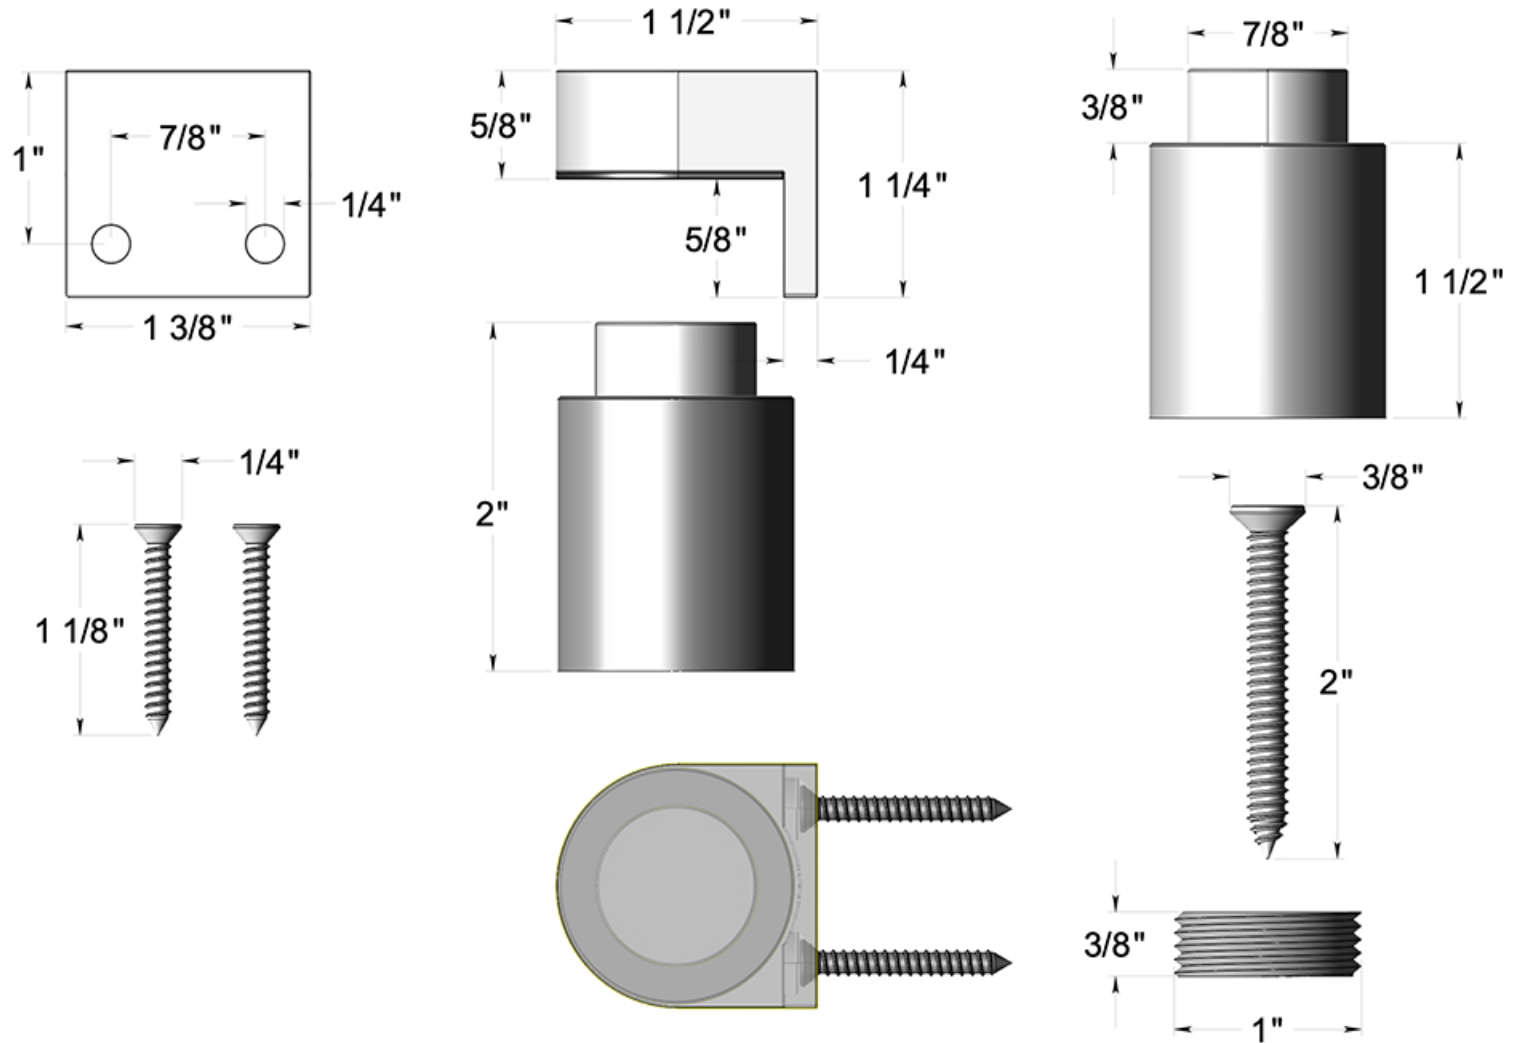

MDHM

2" MAGNETIC DOOR STOP / MODERN DESIGN / STAINLESS STEEL

DRAWING NOT TO SCALE

NOTE: Deltana reserves the right to constantly improve its products and is not responsible for differences between the product in-hand and the specifications contained in this drawing. We do not recommend to pre-drill holes or pre-cut woods or metals based on the drawing information if the veracity of the specifications has not been proven by the live product.