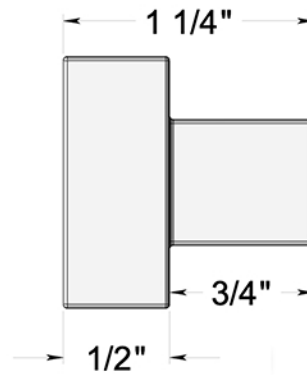

# KS125

MODERN SQUARE KNOB / 1-1/4" / SOLID BRASS

DRAWING NOT TO SCALE

NOTE: Deltana reserves the right to constantly improve its products and is not responsible for differences between the product in-hand and the specifications contained in this drawing. We do not recommend to pre-drill holes or pre-cut woods or metals based on the drawing information if the veracity of the specifications has not been proven by the live product.