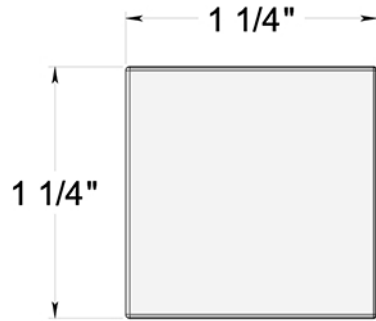

# KS125

MODERN SQUARE KNOB / 1-1/4" / SOLID BRASS

DRAWING NOT TO SCALE

NOTE: Deltana reserves the right to constantly improve its products and is not responsible for differences between the product in-hand and the specifications contained in this drawing. We do not recommend to pre-drill holes or pre-cut woods or metals based on the drawing information if the veracity of the specifications has not been proven by the live product.