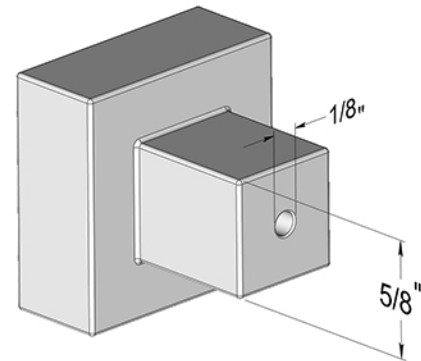

# KS125

MODERN SQUARE KNOB / 1-1/4" / SOLID BRASS

DRAWING NOT TO SCALE

NOTE: Deltana reserves the right to constantly improve its products and is not responsible for differences between the product in-hand and the specifications contained in this drawing. We do not recommend to pre-drill holes or pre-cut woods or metals based on the drawing information if the veracity of the specifications has not been proven by the live product.