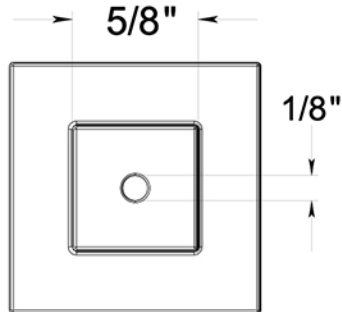

# KS125

MODERN SQUARE KNOB / 1-1/4" / SOLID BRASS

DRAWING NOT TO SCALE

NOTE: Deltana reserves the right to constantly improve its products and is not responsible for differences between the product in-hand and the specifications contained in this drawing. We do not recommend to pre-drill holes or pre-cut woods or metals based on the drawing information if the veracity of the specifications has not been proven by the live product.