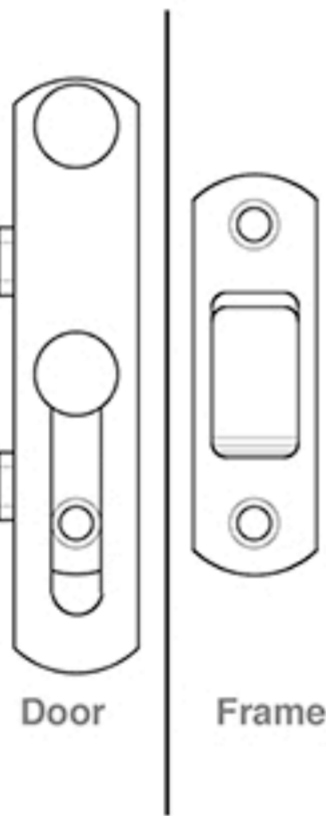

DL35  
Instructions

Neutral / Open

Lift

Hook

Push