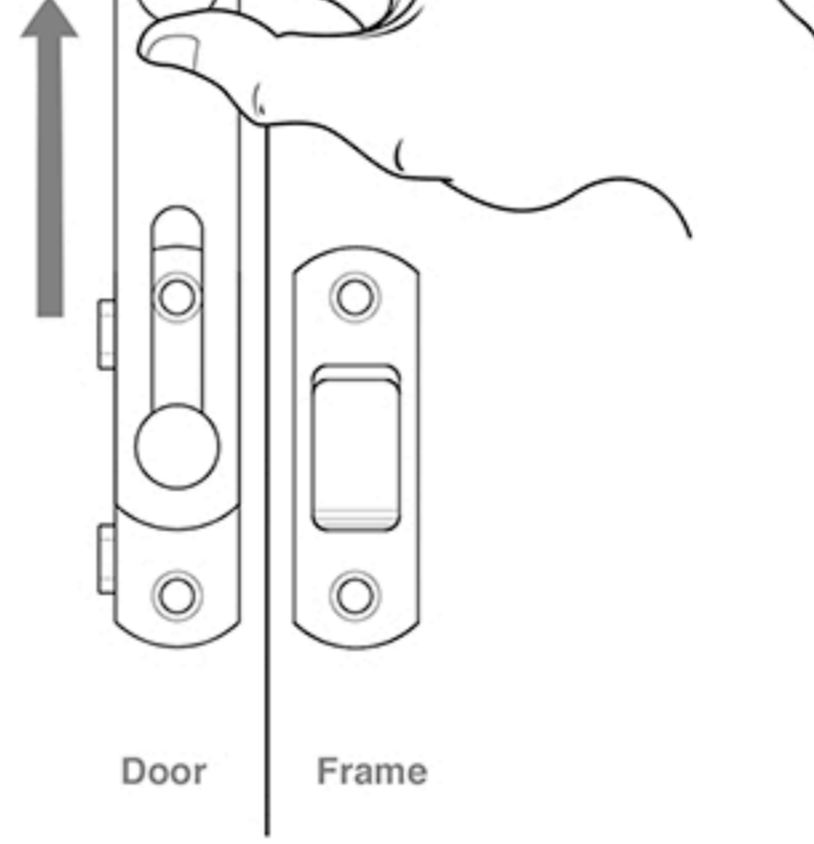

DL35  
Instructions

Neutral / Open

Lift

Hook

Push