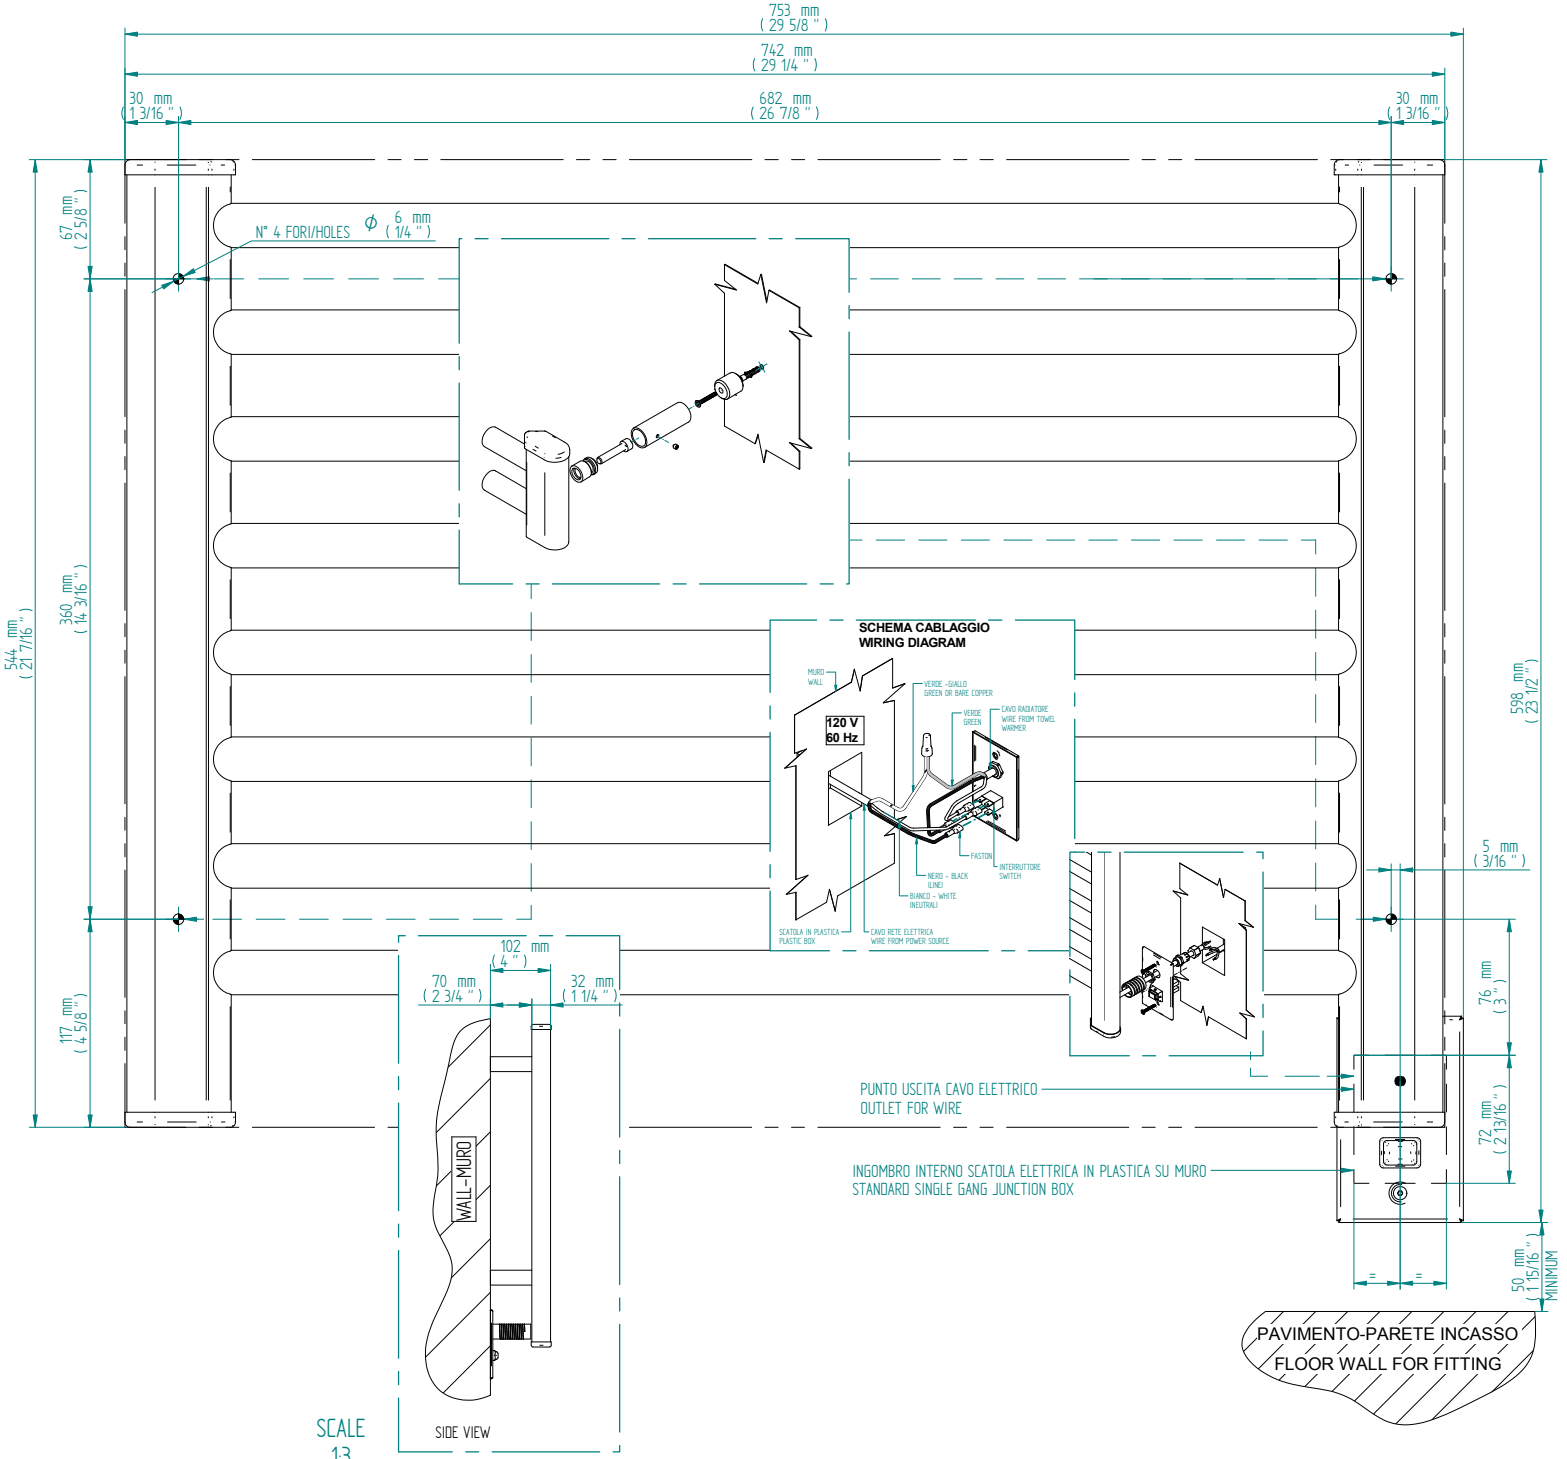

SIRIO S2921(P/B)

RS/RL547008
(RL/RS)547008

DIMA DI FORATURA RADIATORE ELETTRICO SIRIO S2921(P/B) - (RS/RL)547008(SCALA 1:1)
 TEMPLATE FOR THE DRILLING OF SIRIO ELECTRIC TOWEL WARMER S2921(P/B) - (RS/RL)547008 (SCALE 1:1)

FORO PER INSERIMENTO TASSELLO A MURO 6x30
 POSITIONING OF FASTENERS FOR FIXING TO WALL.
 FASTENERS SHOULD BE SECURED IN STUDS OR HEADERS PLACES BEHIND THE UNIT

SCALE
1:3