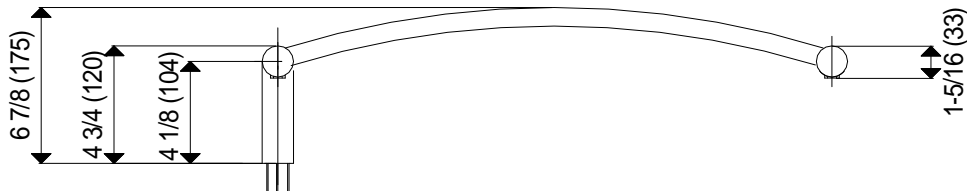

Note: Drawing shows back of unit. Power connection on the right when mounted on wall.

RADIANT Model: RWH-CP or CB
Hardwired Curved

www.ambaproducts.com

Tel: 404-350-9738

Dimensions are shown in inches and in (mm).