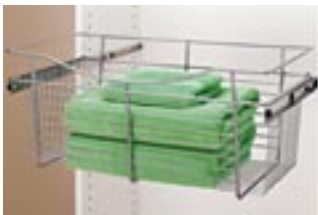

RAS-CB-241211CR-2

Rev-A-Shelf Heavy-Gauge Pull-Out Wire Closet Baskets - SET OF 2 [24" (610mm) W x " (0mm) D x 11" (279mm) H] - Chrome

List Price: $115.30

Your Price: $85.40