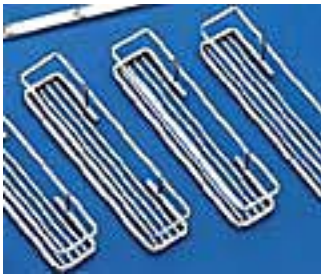

List Price: \$60.15

Your Price: \$45.70

RAS-4WFR-21-1

Rev-A-Shelf Wall 21 Wood Classics Vertical Foil Rack (Birch/Maple)

List Price: \$64.50

Your Price: \$49.00

RAS-5222-DS-CR

Rev-A-Shelf Door Storage Baskets with Standards (Polished Chrome)