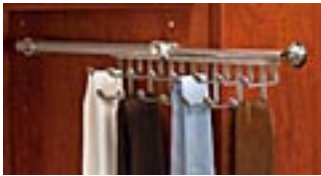

RAS-CTR-14-SN
Rev-A-Shelf Designer Series Tie/Scarf Organizer Rack (Satin Nickel)

List Price: $36.35
Your Price: $27.60