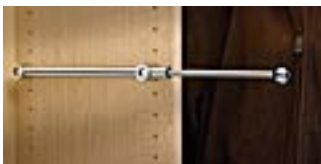

RAS-CVR-14-CR
Rev-A-Shelf Designer Series 14" (356mm) Valet Rod (Chrome)

List Price: $25.10
Your Price: $19.00