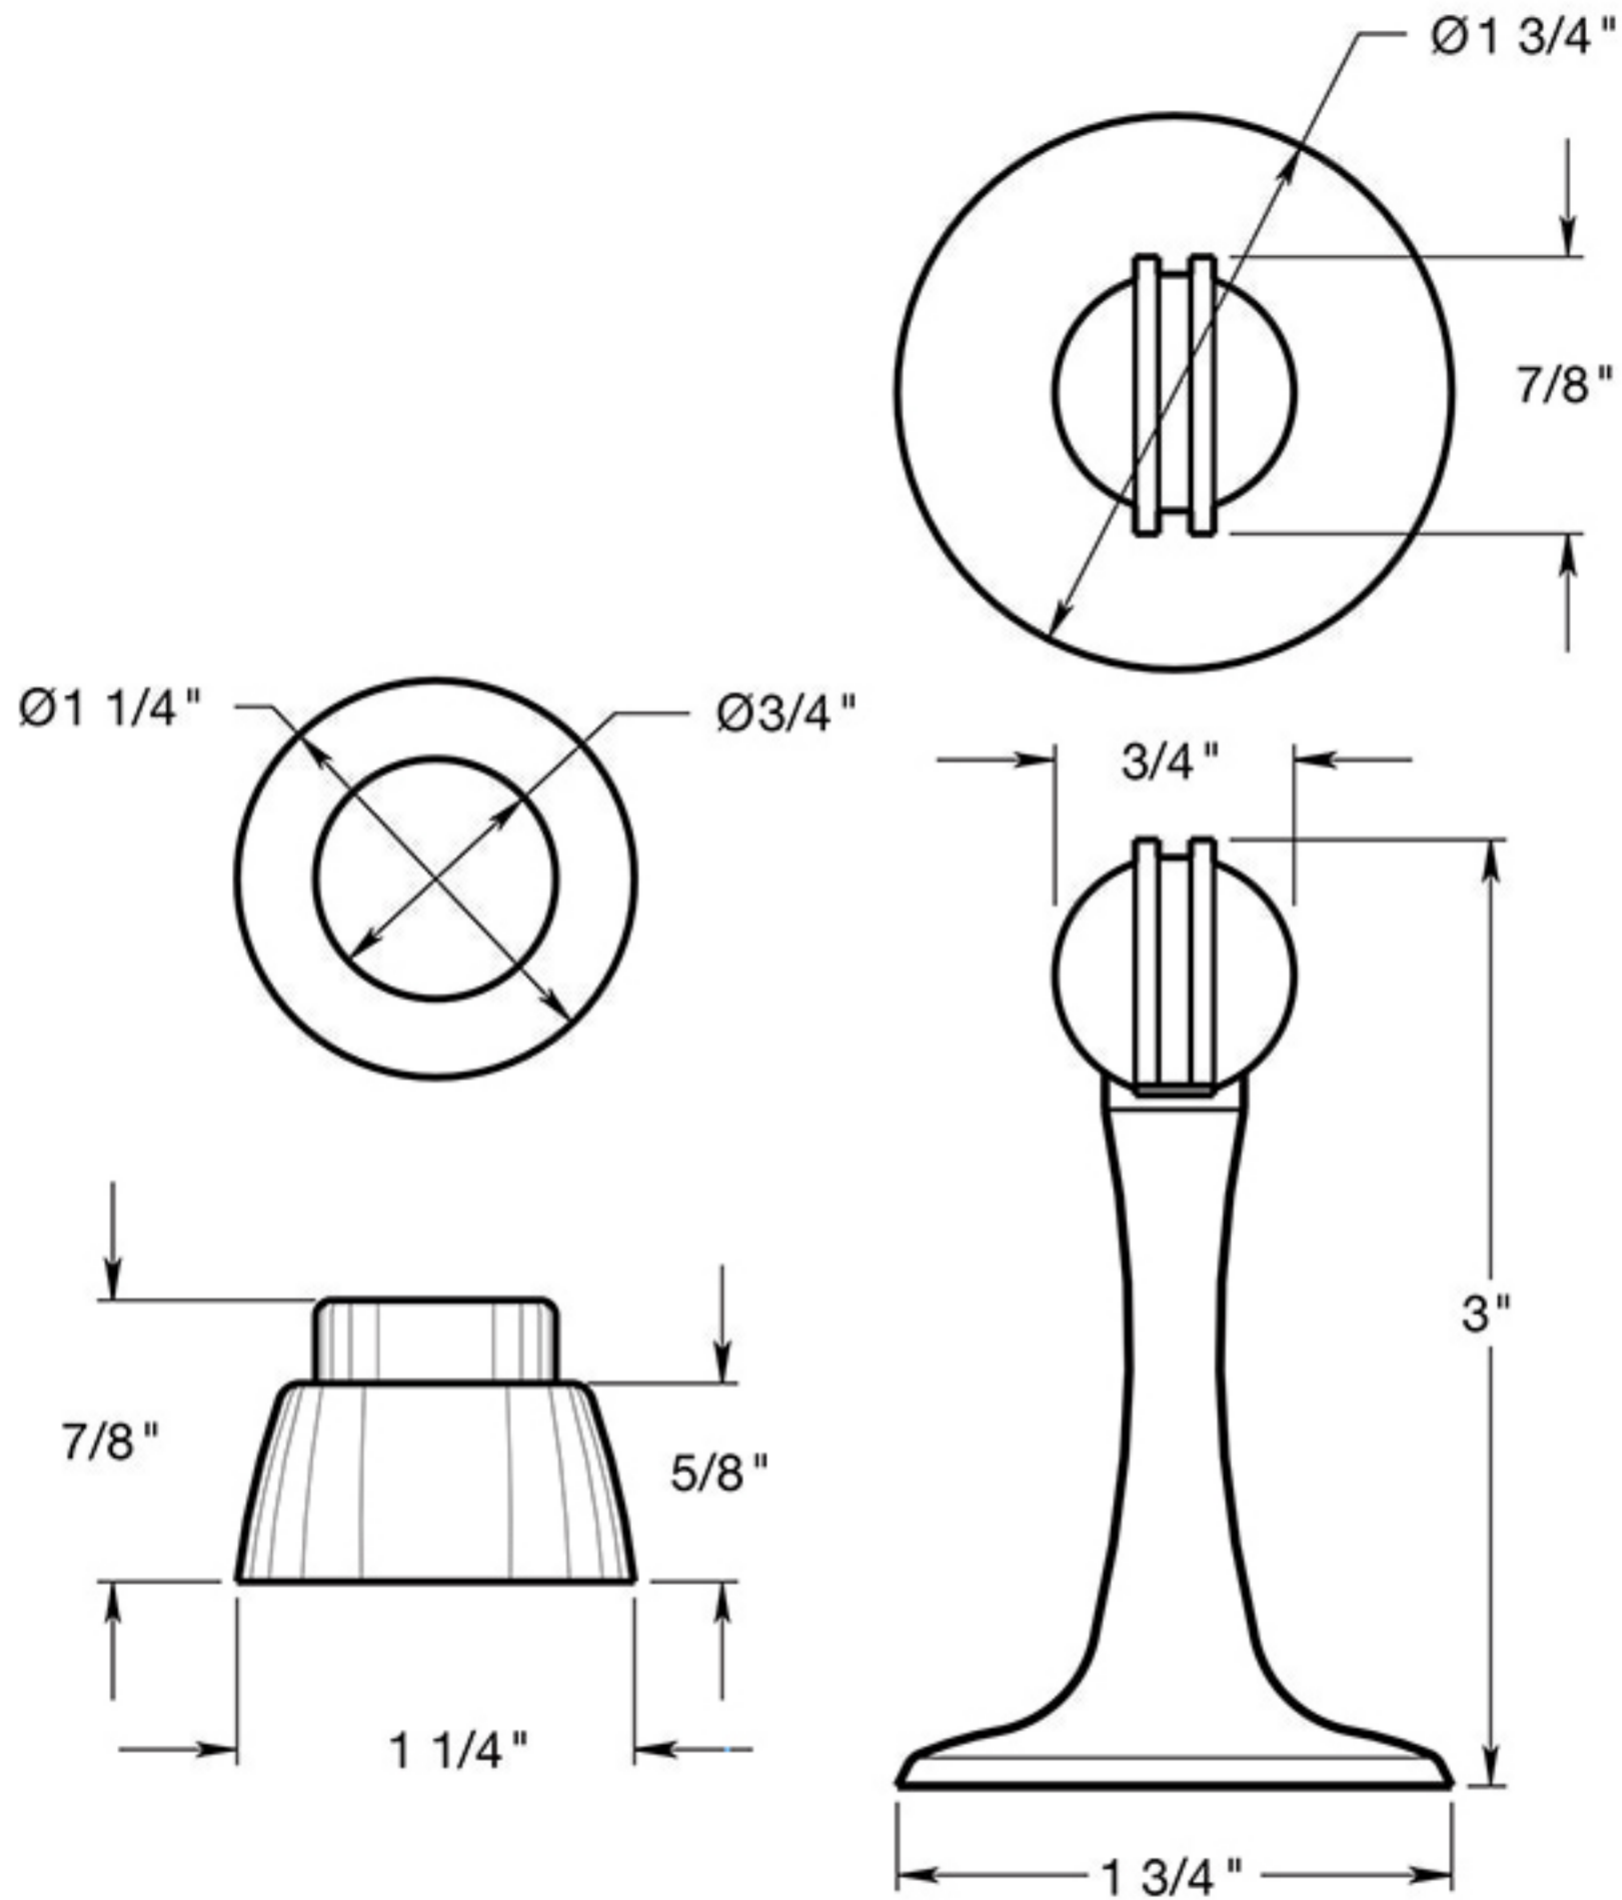

# MDH30

3" MAGNETIC DOOR HOLDER / SOLID BRASS

DRAWING NOT TO SCALE

NOTE: Deltana reserves the right to constantly improve its products and is not responsible for differences between the product in-hand and the specifications contained in this drawing. We do not recommend to pre-drill holes or pre-cut woods or metals based on the drawing information if the veracity of the specifications has not been proven by the live product.